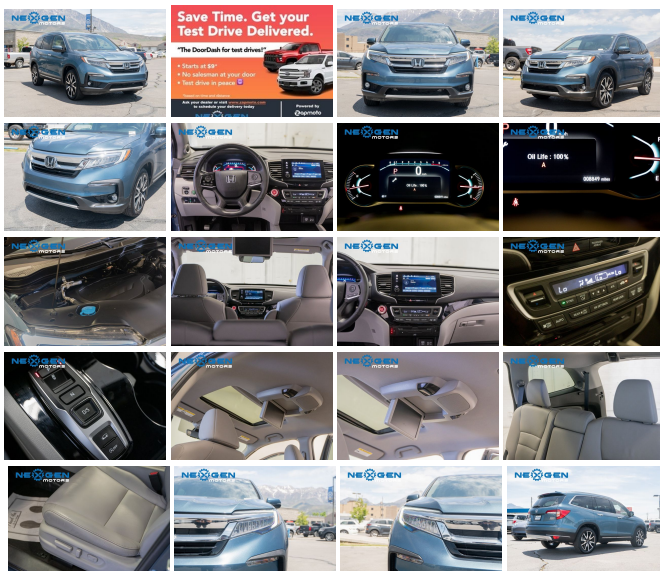

Our Location :

2021 Honda Pilot Touring 8-Passenger

Nexgen Motors - 801-874-3747 - View this car on our website at nexgenmotorsutah.com/7092112/ebrochure

Installed Options

Interior

- Heated Front Bucket Seats -inc: 10-way power driver's seat adjustment, power lumbar support, 2-position memory, 4-way power passenger's seat adjustment and head restraints at all seating positions
- 8-Way Driver Seat- Passenger Seat
- 60-40 Folding Split-Bench Front Facing Heated Manual Reclining Fold Forward Seatback Rear Seat w/Manual Fore/Aft
- Manual Tilt/Telescoping Steering Column
- Gauges -inc: Speedometer, Odometer, Engine Coolant Temp, Tachometer, Trip Odometer and Trip Computer
- Power Rear Windows, Fixed 3rd Row Windows and w/Manual Sun Blinds
- Fixed 60-40 Split-Bench 3rd Row Seat Front, Manual Fold Into Floor, Manual and Adjustable Head Restraint
- Leather/Metal-Look Steering Wheel- Illuminated Front Cupholder- Rear Cupholder
- Compass- Valet Function- Proximity Key For Doors And Push Button Start
- Remote Releases -Inc: Proximity Cargo Access and Mechanical Fuel
- Remote Keyless Entry w/Integrated Key Transmitter, 2 Door Curb/Courtesy, Illuminated Entry and Panic Button
- HomeLink Garage Door Transmitter- Cruise Control w/Steering Wheel Controls
- Distance Pacing- HVAC -inc: Underseat Ducts, Headliner/Pillar Ducts and Console Ducts
- Rear HVAC w/Separate Controls
- Voice Activated Dual Zone Front Automatic Air Conditioning
- Illuminated Locking Glove Box- Driver Foot Rest- Full Cloth Headliner
- Leather Door Trim Insert
- Interior Trim -inc: Piano Black Instrument Panel Insert, Piano Black Door Panel Insert, Piano Black Console Insert and Chrome/Metal-Look Interior Accents
- Leather Seat Trim
- Driver And Passenger Visor Vanity Mirrors w/Driver And Passenger Illumination
- Day-Night Auto-Dimming Rearview Mirror
- Full Floor Console w/Covered Storage, Mini Overhead Console w/Storage, Conversation Mirror, 3 12V DC Power Outlets and 1 120V AC Power Outlet