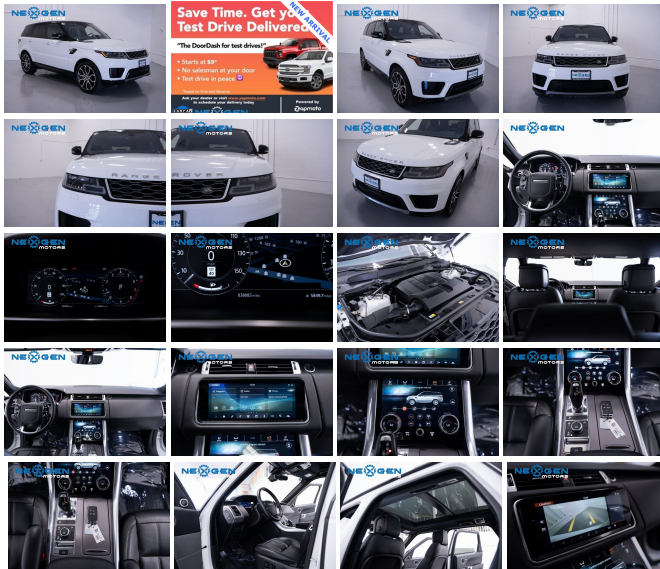

2019 Land Rover Range Rover Sport HSE clean title
 - 1 OWNER
 - CLEAN CARFAX
 - 4WD
 - PANORAMIC SUNROOF
 - HEATED AND COOLED SEATS
 - SAVE THOUSANDS WITH NEXGEN MOTORS!

- CALL 801-874-3747 TO TEST DRIVE TODAY!! ** Too busy? We use a third party service called Zapmoto (think DoorDash but for test drives) to bring the car to you. Starts at \$9 for time and distance (refunded if purchase is made). Call us to arrange your test drive!