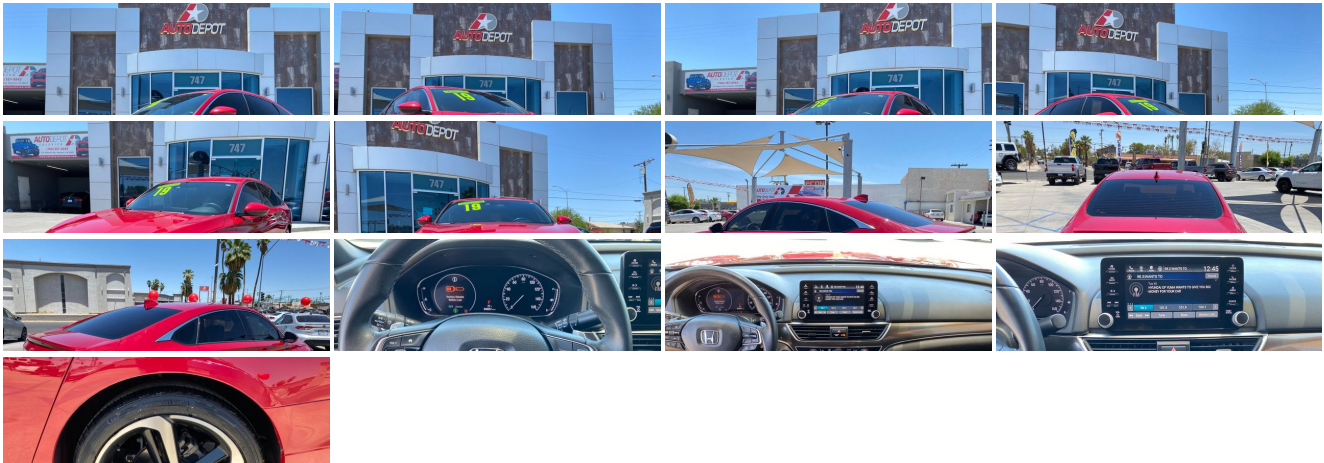

2019 Honda Accord Sport 1.5T

Our Price \$29,995

View this vehicle on our website at autodepotcalexico.com

Auto Depot of Calexico

760-357-0043

747 Imperial Ave , Calexico, CA 92231

Photos

Details

Contact

Specifications:

Year:

2019

VIN:	1HGCV1F34KA088300
Make:	Honda
Stock:	6205
Model/Trim:	Accord Sport 1.5T
Condition:	Pre-Owned
Body:	Sedan
Exterior:	San Marino Red
Engine:	Engine: 1.5T I-4 DOHC 16-Valve Turbocharged VTEC
Interior:	Black Leather/Cloth
Mileage:	40,510
Drivetrain:	Front Wheel Drive
Economy:	City 29 / Highway 35

Exterior

- Wheels: 19" Machine-Finished Alloy w/Black Inserts
- Auto On/Off Projector Beam Led Low Beam Daytime Running Auto High-Beam Headlamps w/Delay-Off
- Body-Colored Door Handles- Body-Colored Front Bumper
- Body-Colored Power Side Mirrors w/Manual Folding- Body-Colored Rear Bumper
- Chrome Side Windows Trim and Black Front Windshield Trim - Clearcoat Paint
- Compact Spare Tire Mounted Inside Under Cargo- Dark Chrome Grille