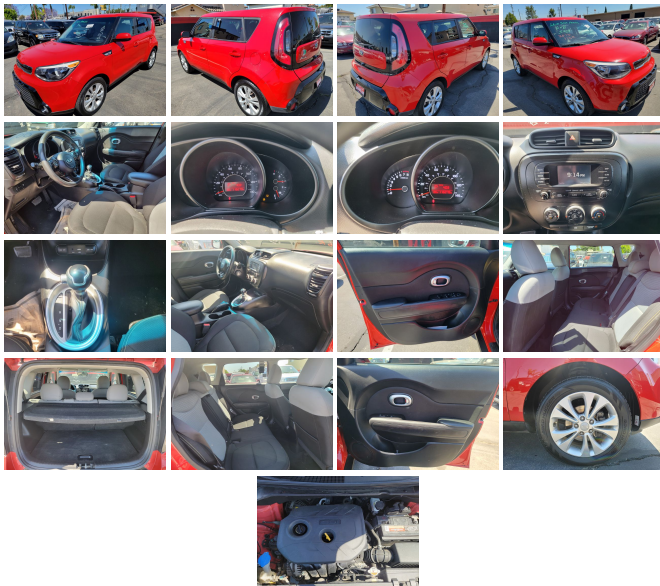

blokauto.com
310-326-3604
9624 Artesia Blvd
Bellflower, California
90706

BLOK Charity Auto Clearance

2016 Kia Soul +

View this car on our website at blokauto.com/7091865/ebrochure

Our Price **\$9,700**

Specifications:

Year: 2016
VIN: KNDJP3A57G7862886
Make: Kia
Stock: 76914
Model/Trim: Soul +
Condition: Pre-Owned
Body: Sedan
Exterior: Inferno Red
Engine: 4 Cyl
Interior: Black Cloth
Transmission: Auto
Mileage: 116,279
Drivetrain: Front Wheel Drive
Economy: City 24 / Highway 31

WHEN CALLING THE SALES DEPARTMENT, PLEASE PROVIDE THE STOCK NUMBER FOR THE VEHICLE YOU ARE INTERESTED IN!!!

WE HAVE 300+ CARS AT OUR LOCATION!!! WE RECEIVE NEW CARS EVERY WEEK AND OUR WEBSITE IS UPDATED ON A DAILY BASIS!!!