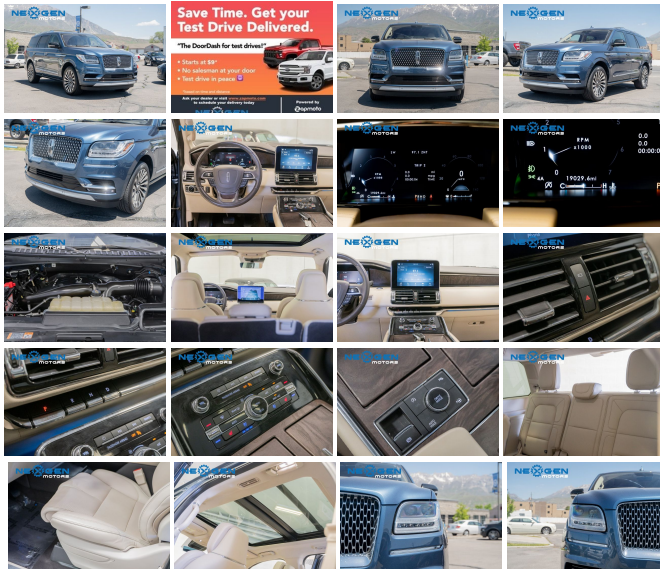

- LOADED
- 30 WAY POWER SEATS
- HUD
- REMOTE ENGINE START
- NAVIGATION
- PANORAMIC SUNROOF
- HEATED AND COOLED SEATS
- AND MUCH MORE!
- BRANDED TITLE SAVE THOUSANDS WITH NEXGEN MOTORS!
- CALL 801-874-3747 TO TEST DRIVE TODAY!!

\*\* Too busy? We use a third party service called Zapmoto (think DoorDash but for test drives) to bring the car to you. Starts at \$9 for time and distance (refunded if purchase is made). Call us to arrange your test drive!