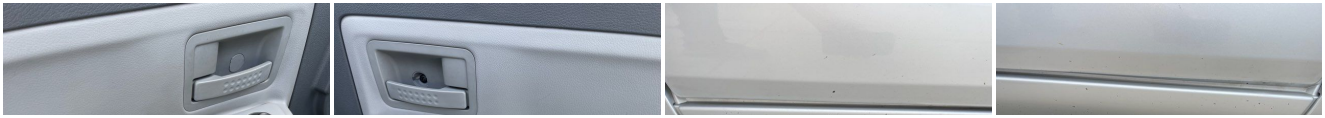

## Specifications:

<b>Year:</b>	2007
<b>VIN:</b>	1D7HE48KX7S117557
<b>Make:</b>	Dodge
<b>Model/Trim:</b>	Dakota SLT CREW CAB
<b>Condition:</b>	Pre-Owned
<b>Body:</b>	Pickup Truck
<b>Exterior:</b>	Bright Silver Metallic
<b>Engine:</b>	3.7L V6 "MAGNUM" ENGINE
<b>Interior:</b>	Med Slate Gray Cloth
<b>Transmission:</b>	Automatic
<b>Mileage:</b>	89,350
<b>Drivetrain:</b>	Rear Wheel Drive
<b>Economy:</b>	City 16 / Highway 22

## Vehicle Description

Yes, a 89000-mile Dakota SLT Crew Cab 2WD under \$14000 with No Dealer Doc Fees! 3.7L V6, AUTO, AC, all power, CD STEREO, NICE Interior! Loaded, all power, Cruise, Nice tires and brakes, Drives Great! Carfax/Autocheck Certified! ASE inspection and road test, Fresh, nice looking, rust free Southern truck!, Come see and drive this one! Serving you since 1998, A+ member of Better Business Bureau!