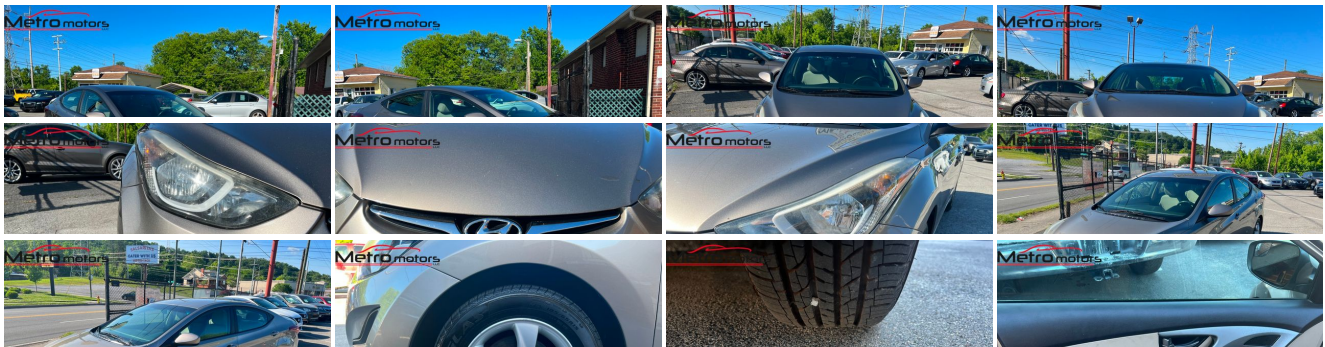

2014 Hyundai Elantra SE

Our Low Price \$8,900

N.A.D.A Retail Value \$9,750

View this vehicle on our website at metromotorsllc.com

865-851-7491

3820 N. Broadway , Knoxville , Tennessee 37917

Photos

Details

Contact

Specifications:

Year:	2014
VIN:	5NPDH4AE1EH473461
Make:	Hyundai
Stock:	16F2B22
Model/Trim:	Elantra SE
Condition:	Pre-Owned
Body:	Sedan
Exterior:	Desert Bronze
Engine:	Engine: 1.8L DOHC 16V 4-Cylinder D-CVVT
Interior:	Beige Cloth
Transmission:	Automatic
Mileage:	159,177
Drivetrain:	Front Wheel Drive
Economy:	City 28 / Highway 38

Option Packages

Factory Installed Packages

HEATED FRONT BUCKET SEATS

TIRES: P205/55R16

ULEV EMISSIONS

WHEELS: 16" ALLOY

AUTO-DIMMING MIRROR W/HOMELINK

\$275