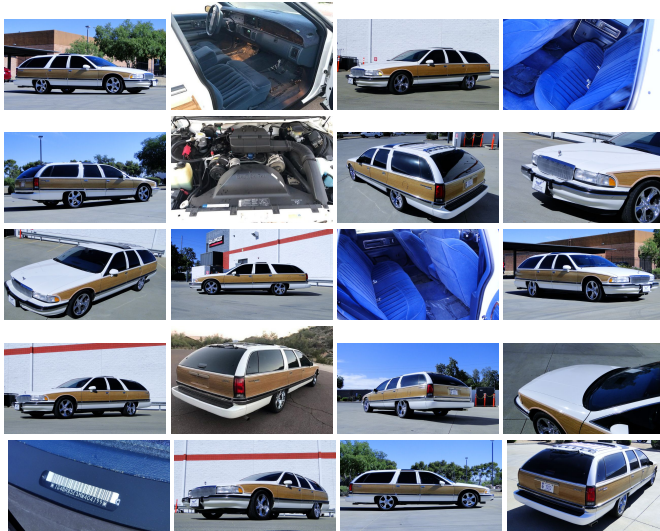

1991 Buick Roadmaster Estate

Joe Petralia 623-580-1473

View this car on our website at rpmotorcars.com/7091069/ebrochure

SALE PRICED **\$17,900**

Specifications:

Year:	1991
VIN:	1G4BR83E3MW404199
Make:	Buick
Stock:	1991BUICK ESTATE
Model/Trim:	Roadmaster Estate
Condition:	Pre-Owned
Body:	Wagon
Exterior:	WHITE
Engine:	5.0
Interior:	Blue Cloth
Transmission:	AUTO W/OVERDRIVE
Mileage:	29,895
Drivetrain:	Rear Wheel Drive

FREE TRANSPORT TO YOUR DOOR ON ALL VEHICLE PURCHASES LOWER 48 STATES ONLY!

Just in from a local repeat customer, 29,940 actual miles, this 1991 Buick Roadmaster Estate loaded with all the options, pw,ps,pb, p/seat, cruise ,climate control ice cold air, power rear window, 2-way tail gate, 3 row seat,, and more!!

Rides on 18" Ridler wheels with Nitto tires. It features a Vista

Cruiser glass roof, sculptured luggage rack and fold-away rear-facing third-row seat. It's powered by a 8-cylinder engine upgraded with Flowmaster exhaust for that mellow sound,, mated to an automatic overdrive transmission. priced to sell low mile orig car, excellent in and out always garaged.