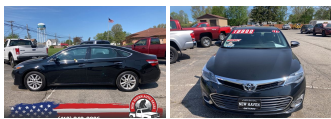

2015 Toyota Avalon LIMITED

View this car on our website at newhavenautosales.com/7090600/ebrochure

Our Price **$17,500**

Specifications:

Year:	2015
VIN:	4T1BK1EB6FU190175
Make:	Toyota
Stock:	2110
Model/Trim:	Avalon LIMITED
Condition:	Pre-Owned
Body:	Sedan
Exterior:	BLACK
Engine:	Engine: 3.5L DOHC 24V V6 w/Dual VVT-i
Interior:	Leather
Mileage:	109,429
Drivetrain:	Front Wheel Drive
Economy:	City 21 / Highway 31

2015 Toyota Avalon LIMITED

New Haven Auto Sales - 419-342-2886 - View this car on our website at newhavenautosales.com/7090600/ebrochure