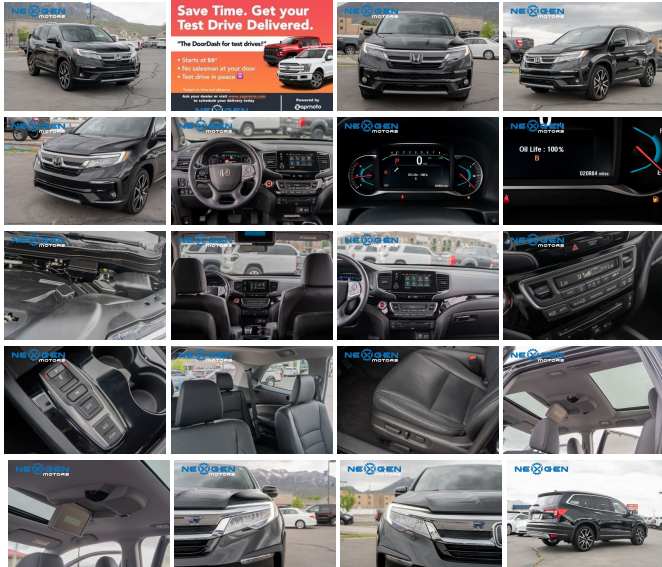

Year: 2020
VIN: 5FNYP6H06LB037701
Make: Honda
Stock: 037701
Model/Trim: Pilot Elite
Condition: Pre-Owned
Body: SUV
Exterior: Crystal Black Pearl
Engine: Engine: 3.5L V6 24-Valve SOHC i-VTEC
Interior: Black Leather
Mileage: 20,639
Drivetrain: All Wheel Drive
Economy: City 19 / Highway 26

2020 Honda Pilot Elite branded title

- \$43,525 RETAIL VALUE
- AWD
- NEWER TIRES
- KEYLESS ENTRY
- HEATED AND COOLED SEATS
- 7 PASSENGER SEATING W/ REAR BUCKET SEATS
- APPLE CARPLAY / ANDROID AUTO
- DRIVER ASSIST
- REMOTE ENGINE START
- SAVE THOUSANDS WITH NEXGEN MOTORS!