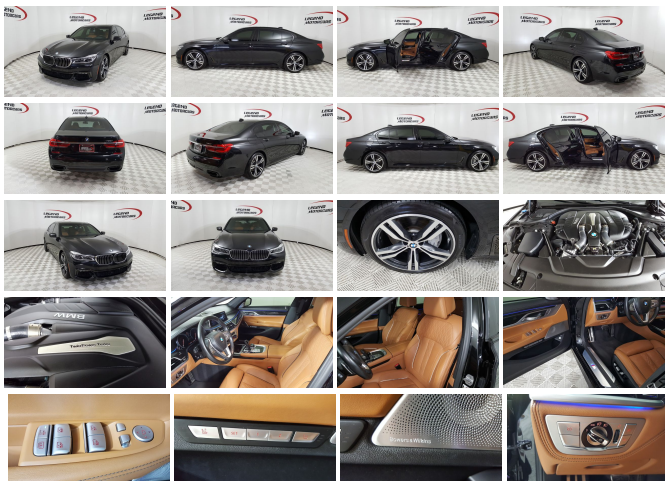

Specifications:

Year:	2018
VIN:	WBA7F0C55JGM23635
Make:	BMW
Stock:	C2030
Model/Trim:	750i
Condition:	Pre-Owned
Body:	Sedan
Exterior:	Azurite Black Metallic
Engine:	4.4L 32V Twin Turbocharged V8
Interior:	Cognac Leather
Mileage:	42,789
Drivetrain:	Rear Wheel Drive
Economy:	City 17 / Highway 25
	M Sport Package
	Executive Package
	Bowers and Wilkins Diamond Surround System
	Driver Assistance Package
	20" Wheels