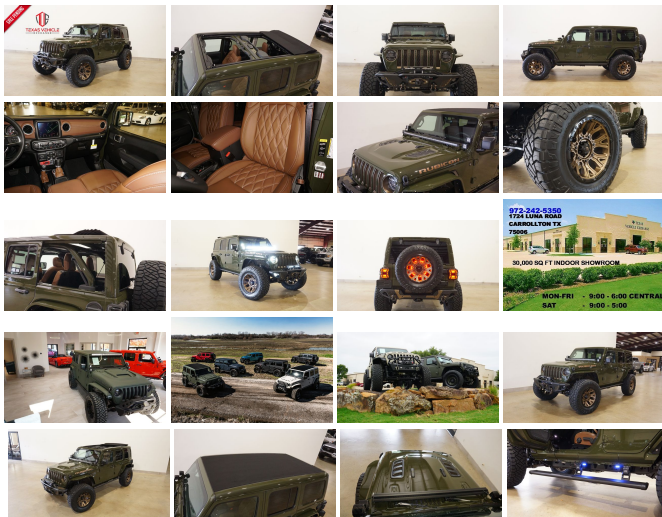

2022 Jeep Wrangler Unlimited Rubicon 4X4 SKY TOP,LIFTED,BUMPERS,LED'S

View this car on our website at tveauto.com/7089842/ebrochure

Our Price **\$88,900**

Specifications:

Year:	2022
VIN:	1C4HJXFG4NW184537
Make:	Jeep
Stock:	184537
Model/Trim:	Wrangler Unlimited Rubicon 4X4 SKY TOP,LIFTED,BUMPERS,LED'S
Condition:	Pre-Owned
Body:	SUV
Exterior:	Sarge Green Clearcoat
Engine:	ENGINE: 3.6L V6 24V VVT ETORQUE UPG I
Interior:	Brown Leather
Transmission:	TRANSMISSION: 8-SPEED AUTOMATIC (850RE)
Mileage:	41
Drivetrain:	4 Wheel Drive
Economy:	City 17 / Highway 23

NATION WIDE FINANCING

SUBMIT CREDIT APP WWW.TVEAUTO.COM

OR CALL 972-242-5350

"SARGE GREEN CLEAR COAT EDITION"

CUSTOM BUILT 2022 JEEP WRANGLER JL
UNLIMITED RUBICON 4X4 WITH 25R
PACKAGE

UPGRADES INCLUDE:

- * SARGE GREEN CLEAR COAT WITH KING RANCH BROWN ACCENTS
- * SKY ONE-TOUCH POWER TOP WITH REMOVABLE REAR QUARTER WINDOWS
- * CUSTOM ALEA BROWN LEATHER WITH TAN STITCHING
- * FACTORY REMOTE START
- * REMOTE PROXIMITY KEYLESS ENTRY
- * COLD WEATHER GROUP
- * SAFETY GROUP
- * FACTORY 8.4 INCH TOUCH SCREEN NAVIGATION WITH HD AM/FM/SIRIUS STEREO & ALPINE PREMIUM AUDIO SYSTEM
- * FACTORY BACK-UP CAMERA
- * U-CONNECT
- * SMITTYBILT APOLLO JL FRONT BUMPER WITH 2 MINI LED LIGHT BARS & LED FOGLIGHTS
- * FRONT D-RINGS & ISOLATORS (KING RANCH BROWN)
- * SMITTYBILT NEW GEN II "X20" 10,000 LB WATERPROOF AND WIRELESS CONTROL WINCH WITH SYNTHETIC ROPE
- * FACTOR 55 PROLINK (BLACK)
- * FACTORY MESH GRILLE PAINTED KING RANCH BROWN
- * FACTORY LED HEADLIGHTS
- * RUGGED RIDGE BLACK HEADLIGHT GUARDS
- * MOPAR 10TH ANNIVERSARY RUBICON POWER DOME HOOD
- * DV8 OFF ROAD JL SLIM STEEL FENDER FLARES (PAINTED TO MATCH)
- * DV8 OFF ROAD FRONT & REAR INNER FENDERS