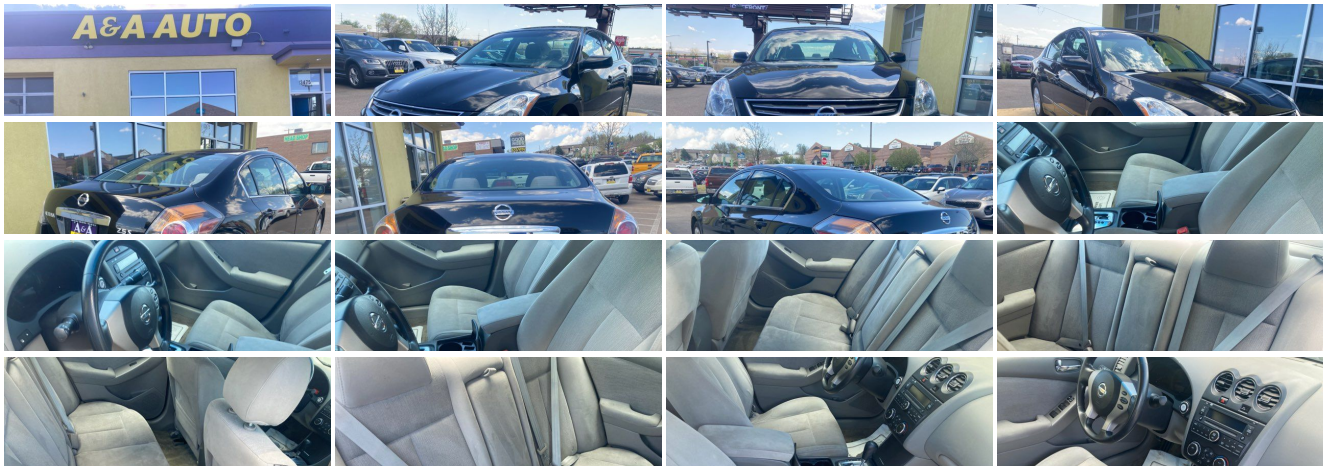

2012 Nissan Altima 2.5 S

A & A Auto 303-806-9411

Sale Price \$9,995

View this vehicle on our website at myaaaauto.com

A&A Auto LLC

[303-806-9411](tel:3038069411)

3475 S Federal Blvd , Englewood, CO 80110

Photos

Details

Contact

Specifications:

Year:	2012
VIN:	1N4AL2AP6CN446587
Make:	Nissan
Stock:	10228
Model/Trim:	Altima 2.5 S
Condition:	Pre-Owned
Body:	Sedan
Exterior:	Super Black
Engine:	2.5L DOHC 16-valve I4 engine
Interior:	Frost Cloth
Mileage:	111,520
Drivetrain:	Front Wheel Drive
Economy:	City 23 / Highway 32

Vehicle Description

Low Miles!

All prices are cash advertised and includes our \$395

Delivery & Handling Charge

**All vehicles come with Limited
1 month or 1000 miles powertrain
plus warranty**

Call or Text a Sales Associate at: 303-806-9411

Exterior

- 16" x 7.0" steel wheels w/full wheel covers - Body-color bumpers
- Body-color door handles- Body-color grille- Body-color pwr mirrors
- Bright side-window molding- Compact spare tire- Full size trunk lid trim
- Halogen headlights- P215/60R16 all-season tires
- Speed-sensitive variable intermittent windshield wipers -inc: mist feature
- UV reducing glass w/dark upper windshield band