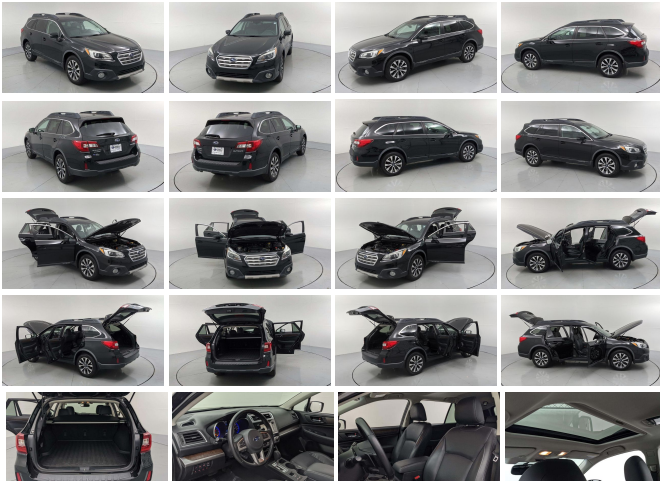

Crews Forever, Excellent Condition. WAS \$22,916, FUEL EFFICIENT 33 MPG Hwy/25 MPG City! Heated Leather Seats, Navigation, Sunroof, Premium Sound System, Back-Up Camera, Heated Rear Seat, Alloy Wheels, All Wheel Drive, Power Liftgate KEY FEATURES INCLUDE Leather Seats, All Wheel Drive, Power Liftgate, Heated Driver Seat, Heated Rear Seat, Back-Up Camera, Premium Sound System, Aluminum Wheels, Dual Zone A/C, Cross-Traffic Alert, Blind Spot Monitor, Heated Seats, Heated Leather Seats. Rear Spoiler, Remote Trunk Release, Privacy Glass, Child Safety Locks, Steering Wheel Controls. OPTION PACKAGES MOONROOF PACKAGE KEYLESS ACCESS NAVI EYESIGHT Keyless Access Start, standard cut master key, starter override protection, driver and front passenger door unlock/lock sensor and rear gate unlock sensor and lock button, Pin Code Access, Remote Transmitter w/Removable Key, Illuminated Engine Start/Stop Switch, Power Moonroof Package, tilt up and internal retracting w/auto-open/close, laminated glass w/UV and tinted green, Auto-Dimming Rear View Compass Mirror w/Homelink, Radio: AM/FM Stereo HD Radio Navigation System, single disc CD player, SD card based map, MP3/WMA/CRR/RW file capability, multi touch gesture high resolution 7.0" LCD display screen, voice activated controls and navigation, Radio Broadcast Data System (RBDS), Bluetooth audio streaming connectivity, Bluetooth. Serviced here, Non-Smoker vehicle, COMES WITH OUR CREWS FOREVER PROTECTION PLAN, CLEAN CARFAX AND ONE OWNER TRADE-IN AFFORDABLE Reduced from \$22,916. BUY FROM AN AWARD WINNING DEALER You've got a friend in the car business. Pricing analysis performed on 5/10/2022. Horsepower calculations based on trim engine configuration. Fuel economy calculations based on original manufacturer data for trim engine configuration. Please confirm the accuracy of the included equipment by calling us prior to purchase.