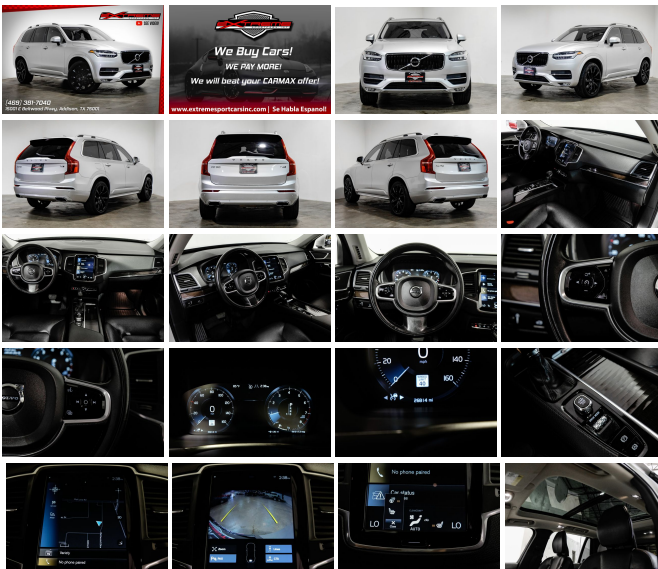

2019 Volvo XC90 Momentum

White Exterior

Black Leather Interior

26,814 Miles

Heated Steering Wheel \$750

Grocery Bag Holder \$150

Wheel Locks Fleet \$640

Red Key \$220

Bright Silver Metallic Paint \$645

21 Inch Black Diamond Cut Alloy
Wheels

Includes 21 x 9.0-inch 5 V-spoke black
diamond cut alloy wheels . \$1,100

Panoramic Sunroof

Automatic Control

Navigation

Backup Camera

Keyless Entry

Automatic Transmission

Well Maintained

Very Clean!

Professionally Detailed

And Much More!!

Come see our indoor showroom in Dallas with 70+ carefully selected luxury and performance vehicles! Our inventory includes models from Lexus, BMW, Dodge, Toyota, and more. Our

prices and selection can't be beat!
Every vehicle is hand-picked,
thoroughly inspected for quality and is
lovingly detailed. From luxurious
midsize sedans to sophisticated
crossover SUVs, we have it all.