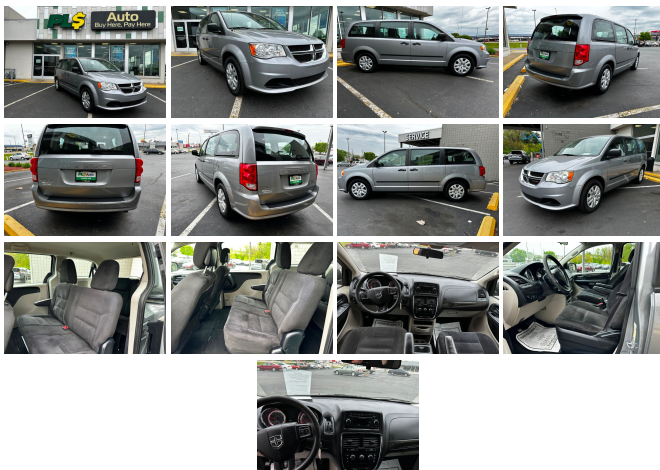

2015 Dodge Grand Caravan American Value Pkg

View this car on our website at plsautoindy.com/7088413/ebrochure

Specifications:

Year:	2015
VIN:	2C4RDGBG0FR586826
Make:	Dodge
Stock:	4247PR
Model/Trim:	Grand Caravan American Value Pkg
Condition:	Pre-Owned
Body:	Minivan/Van
Exterior:	SILVER
Engine:	ENGINE: 3.6L V6 24V VVT FLEXFUEL
Interior:	Cloth
Mileage:	173,646
Drivetrain:	Front Wheel Drive
Economy:	City 17 / Highway 25

2015 Dodge Grand Caravan American Value Pkg

PLS Auto - Indianapolis - (317) 677-1422 - View this car on our website at plsautoindy.com/7088413/ebrochure

Our Location :

2015 Dodge Grand Caravan American Value Pkg

Exterior

- Wheels: 17" x 6.5" Steel- 17" Wheel Covers
- Tailgate/Rear Door Lock Included w/Power Door Locks- Tires: P225/65R17 BSW Touring
- Spare Tire Mobility Kit- Clearcoat Paint- Body-Colored Front Bumper
- Body-Colored Rear Step Bumper
- Black Side Windows Trim and Black Front Windshield Trim - Black Bodyside Moldings
- Black Door Handles- Black Power Heated Side Mirrors w/Manual Folding
- Fixed Rear Window w/Fixed Interval Wiper, Heated Wiper Park and Defroster
- Variable Intermittent Wipers- Light Tinted Glass- Galvanized Steel/Aluminum Panels
- Lip Spoiler- Chrome Grille- Sliding Rear Doors- Liftgate Rear Cargo Access
- Perimeter/Approach Lights- LED Brakelights
- Aero-Composite Halogen Daytime Running Headlamps w/Delay-Off