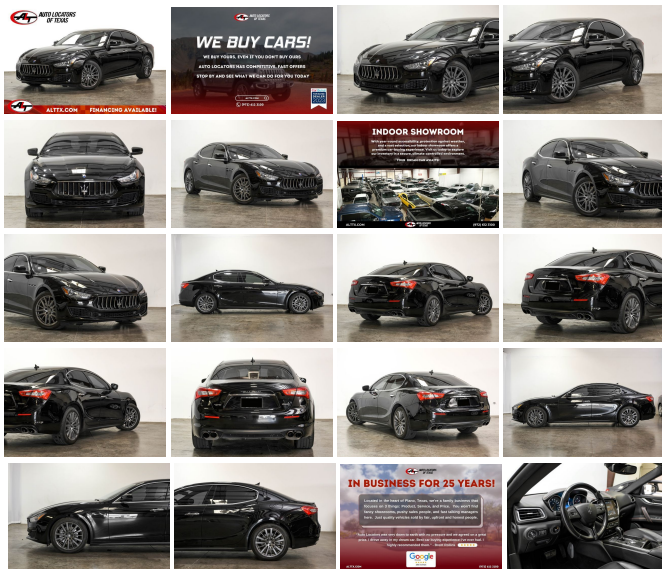

2018 Maserati Ghibli Base

View this car on our website at consignmyvehicle.com/7088364/ebrochure

Our Price **\$27,783**

Specifications:

Year:	2018
VIN:	ZAM57XSA8J1299891
Make:	Maserati
Stock:	3822
Model/Trim:	Ghibli Base
Condition:	Pre-Owned
Body:	Sedan
Exterior:	Nero
Engine:	Engine: 3.0L Twin Turbo V6
Interior:	Nero Leather
Mileage:	40,098
Drivetrain:	Rear Wheel Drive
Economy:	City 17 / Highway 24