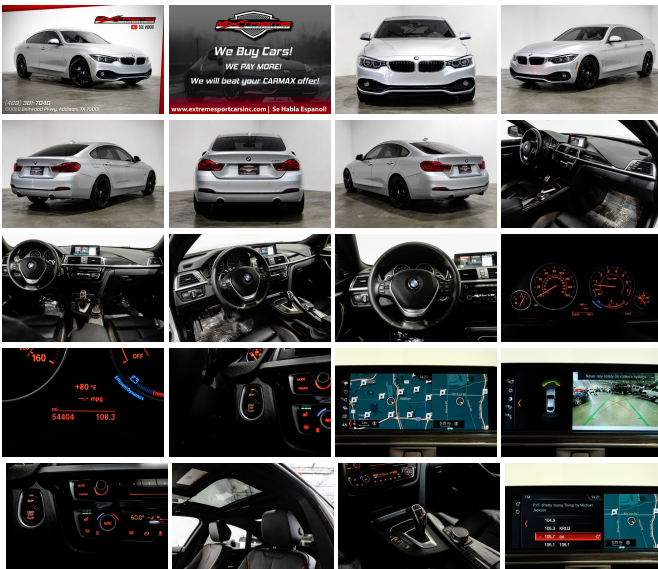

2018 BMW 440i PREMIUM AND ESSENTIALS PKG

View this car on our website at extremesportscars.com/7088255/ebrochure

Our Price **$32,990**

Retail Value **$36,990**

Specifications:

Year:	2018
VIN:	WBA4J5C52JBF06888
Make:	BMW
Model/Trim:	440i PREMIUM AND ESSENTIALS PKG
Condition:	Pre-Owned
Body:	Sedan
Exterior:	-
Engine:	Engine: 3.0L DOHC 24-Valve 6-Cylinder Turbocharged
Interior:	-
Mileage:	54,402
Drivetrain:	Rear Wheel Drive
Economy:	City 21 / Highway 32

2018 BMW 440i PREMIUM AND ESSENTIALS

Silver Exterior

Black Leather Interior

54,404 Miles

Wheels: 19" X 8" FR & 19" X 8.5" RR (Style 407) $900

Glacier Silver Metallic $550

Black W/Red Hi/Stitch, Dakota Leather Upholstery $1,450

Premium Package inc: Instrument Cluster w/Extended Contents, Advanced Real-Time Traffic Information, Remote Services, Heated Front Seats, Navigation System $2,000

Navigation

Backup Camera

Push to Start

Sunroof

Heated Seats

Lumbar Support

Steering Wheel Controls

Bluetooth Technology