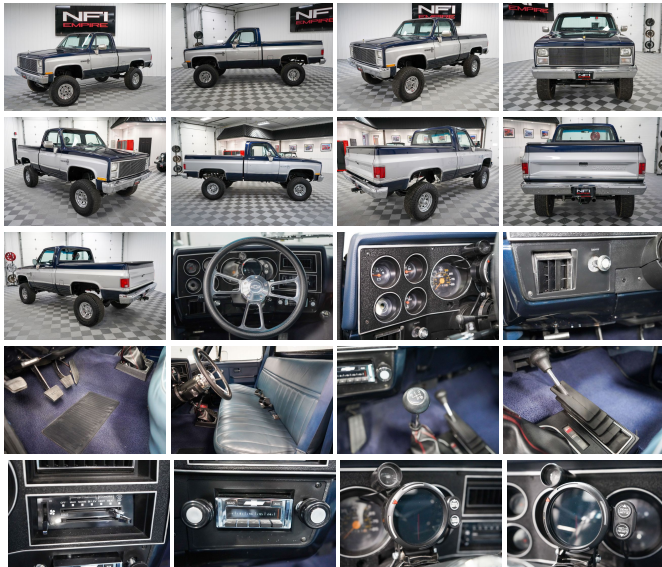

Our Price **$38,991**

Specifications:

Year:	1987
VIN:	1GCEV14H6HF352117
Make:	Chevrolet
Stock:	N3017A
Model/Trim:	1/2 Ton Pickups Custom Deluxe Reg Cab 4WD
Condition:	Pre-Owned
Exterior:	Blue
Engine:	383 Stroker
Interior:	Blue
Transmission:	Manual
Mileage:	100,184
Drivetrain:	4 Wheel Drive

1987 Chevrolet V10 Custom Deluxe

This recently built & restored Chevy V10 Custom Deluxe is incredibly powerful and a beauty to look at. We replaced the 305 with a 383 stroker; it got new plugs, headers, harmonic balancer, Holley fuel pump & more. A dual exhaust system was installed from the headers back and includes two aggressive Cherry Bomb Glass Pack mufflers. Additional upgrades include a high volume water pump & new radiator.

The interior was impressively reconditioned and features both factory air and a new radio that matches the period look but utilizes modern tech. The steering wheel is a 14" carbon fiber design; it looks upgraded without being gaudy or out of place.

Underneath the truck was lifted 4" with front & rear leaf springs, has a stabilizer and was outfitted with new brake lines. The wheels have 2" spacers. A new tow hitch and hard-fold tonneau cover were both added at the same time. 33" Falken Wildpeak A/Ts wrap the 15" Cragar hotrod wheels for a classic regular-cab pickup look.

Come check out this truck because it will not be here long.

*CARFAX CERTIFIED PRE-OWNED USED CARS *FULLY SERVICED
*CALL 814-746-4213 NOW FOR DETAILS AND MOST RECENT PRICING *NFI EMPIRE IS LOCATED AT 10120 WEST MAIN ROAD NORTH EAST PA 16428, 20 MINUTES FROM ERIE PA *USED CAR WARRANTIES AVAILABLE!

We offer: