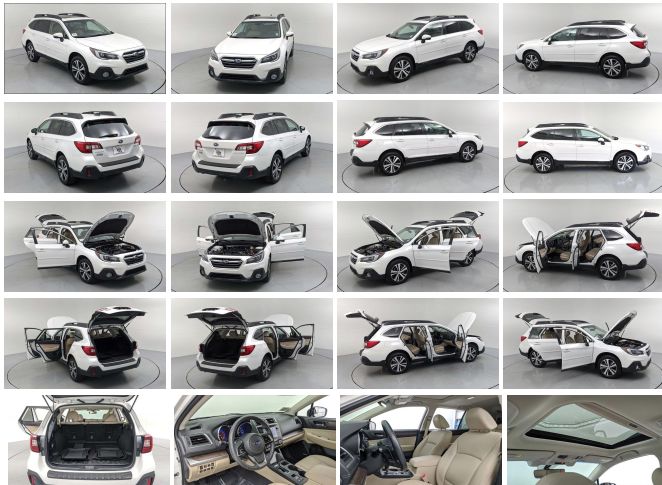

CARFAX 1-Owner, Excellent Condition, Subaru Certified, ONLY 43,423 Miles! JUST REPRICED FROM \$30,916, FUEL EFFICIENT 32 MPG Hwy/25 MPG City! Heated Leather Seats, Nav System, Moonroof, Premium Sound System, Back-Up Camera, Aluminum Wheels KEY FEATURES INCLUDE Leather Seats, Sunroof, All Wheel Drive, Power Liftgate, Heated Driver Seat, Heated Rear Seat, Back-Up Camera, Premium Sound System, Aluminum Wheels, Keyless Start, Dual Zone A/C, Apple CarPlay, Blind Spot Monitor, Smart Device Integration, Cross-Traffic Alert. Rear Spoiler, Privacy Glass, Keyless Entry, Remote Trunk Release, Steering Wheel Controls. OPTION PACKAGES EYESIGHT NAVI HBA RAB LED SRH: High Beam Assist (HBA), Steering Responsive Headlights (SRH), Reverse Automatic Braking (RAB), audible warning off indicator, Radio: Subaru STARLINK 8.0' Multimedia Nav System, AM/FM stereo, HD Radio, single disc CD player w/MP3/WMA/CRR/RW file capability, SD card map, 8.0' LCD multi touch gesture high resolution display screen, voice activated controls and navigation, Bluetooth audio streaming connectivity, Bluetooth hands-free phone connectivity, Bluetooth hands-free text messaging connectivity, Near Field Communication (NFC), iPod control capability, SMS text messaging capability, SiriusXM all access radio (subscription required), SiriusXM Traffic (subscription required), SiriusXM Travel Link (subscription required), 3.5mm auxiliary input jack. Serviced here, Non-Smoker vehicle, This vehicle is Subaru Certified! CLEAN CARFAX AND ONE OWNER TRADE-IN AFFORDABLE CARFAX 1-Owner Vehicles must pass a 152-point inspection , Additional coverages available Reduced from \$30,916. BUY FROM AN AWARD WINNING DEALER You've got a friend in the car business. Pricing analysis performed on 5/10/2022. Horsepower calculations based on trim engine configuration. Fuel economy calculations based on original manufacturer data for trim engine configuration. Please confirm the accuracy of the included equipment by calling us prior to purchase.