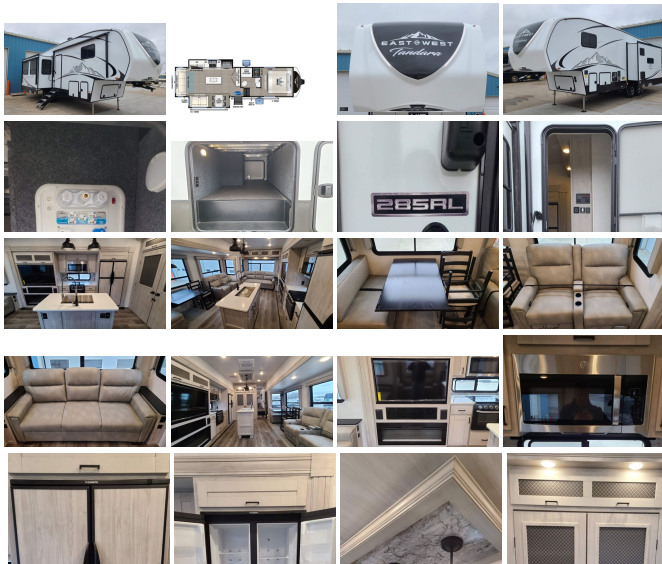

2022 Forest River East To West Tandara TDF285RL Rear living Fifth wheel

SALES DEPARTMENT 701-663-0050

View this car on our website at riverwoodrvs.com/7087568/ebrochure

Website Price **\$58,155**

Market Price ~~\$84,588~~

Specifications:

Year:	2022
VIN:	1621
Make:	Forest River
Stock:	6158
Model/Trim:	East To West Tandara TDF285RL Rear living Fifth wheel
Condition:	New
Type:	Fifth Wheel
Exterior:	White

SPECIFICATIONS

Hitch Weight:
1,655 lb.
UVW
10,184 lb.
CCC
3,471 lb.
Exterior Length:
33' 4"
Exterior Height:
13' 2"
Exterior Width:
96"
Fresh Water:
63.00 gal.
Gray Water:
90.00 gal.
Black Water:
45.00 gal.
Awning Size:
10'6" & 14'