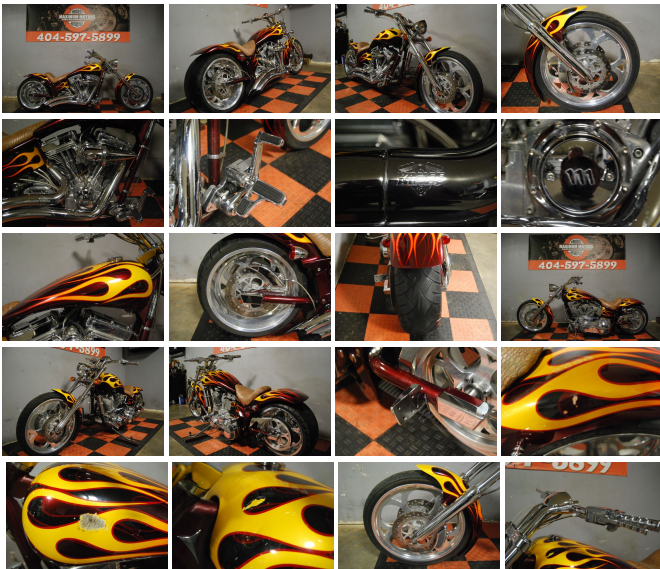

## Specifications:

Year:	2004
VIN:	5L5SZ044641000XXX
Make:	American Ironhorse
Stock:	AR044-22
Model/Trim:	Slammer
Condition:	Pre-Owned
Engine:	0 cc
Exterior:	Burgundy
Mileage:	5,458

Welcome to Maximum Motors your #1 Source For project Harleys. Maximum Motors is a licensed bonded Vehicle dealer established in 2001. If you are looking at one of our eBay listings please take some time to review our feedback and click on the "me" icon next to our feedback for more info about us and to view all of our inventory. We've sold hundreds of bikes on eBay Motors over the past years and as you will see most of our business is long distance so you can be sure that once you've bought and paid for your bike we will work very hard getting it to you as soon as possible ! We have been selling on eBay for over 11 years and have many happy customers to prove it. We understand buying online without being able to see something in person is a major step but we hope you will give us a chance to earn your business.