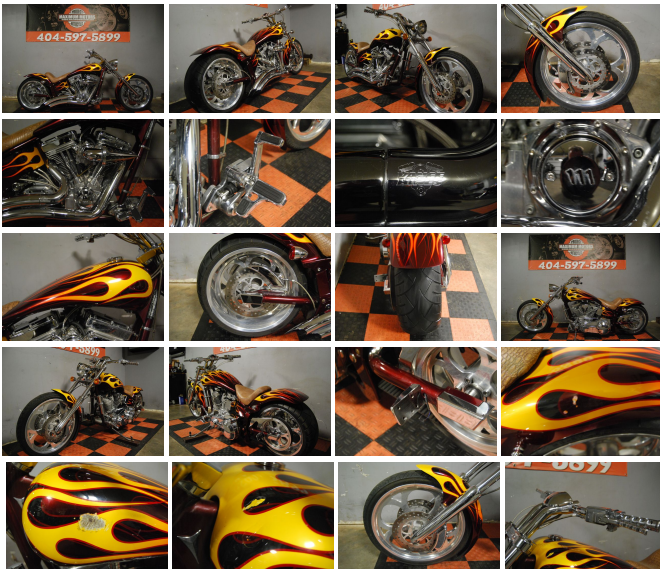

2004 American Ironhorse Slammer

View this car on our website at maximummotors.net/7087393/ebrochure

Our Price **\$7,500**

Specifications:

Year:	2004
VIN:	5L5SZ044641000XXX
Make:	American Ironhorse
Stock:	AR044-22
Model/Trim:	Slammer
Condition:	Pre-Owned
Engine:	0 cc
Exterior:	Burgundy
Mileage:	5,458