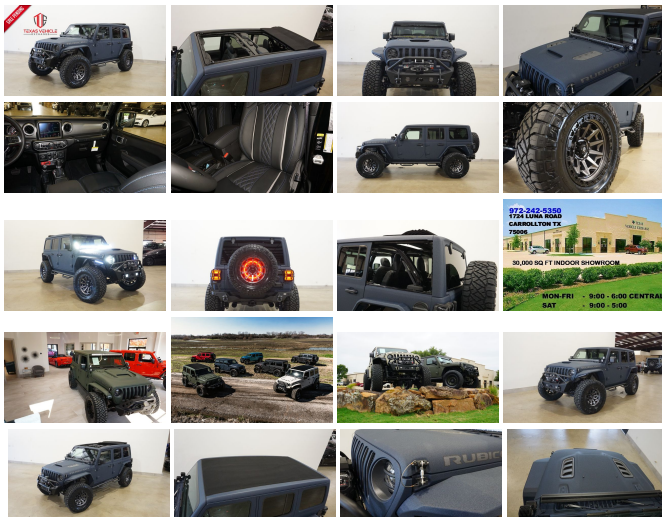

# 2022 Jeep Wrangler Unlimited Rubicon 4X4 SKY TOP,DUPONT KEVLAR,LIFT,LED'S

View this car on our website at [tveauto.com/7087373/ebrochure](https://tveauto.com/7087373/ebrochure)

Our Price **\$95,900**

## Specifications:

<b>Year:</b>	2022
<b>VIN:</b>	1C4HJXFG1NW100707
<b>Make:</b>	Jeep
<b>Stock:</b>	100707
<b>Model/Trim:</b>	Wrangler Unlimited Rubicon 4X4 SKY TOP,DUPONT KEVLAR,LIFT,LED'S
<b>Condition:</b>	Pre-Owned
<b>Body:</b>	SUV
<b>Exterior:</b>	Blue
<b>Engine:</b>	ENGINE: 3.6L V6 24V VVT ETORQUE UPG I
<b>Interior:</b>	Black Leather
<b>Transmission:</b>	TRANSMISSION: 8-SPEED AUTOMATIC (850RE)
<b>Mileage:</b>	53
<b>Drivetrain:</b>	4 Wheel Drive
<b>Economy:</b>	City 17 / Highway 23

NATION WIDE FINANCING

SUBMIT CREDIT APP [WWW.TVEAUTO.COM](https://www.tveauto.com)

OR CALL 972-242-5350

**"FERRARI NART BLUE EDITION"**

CUSTOM BUILT **KEVLAR** 2022 JEEP  
WRANGLER JL UNLIMITED RUBICON 4X4  
WITH 25R PACKAGE