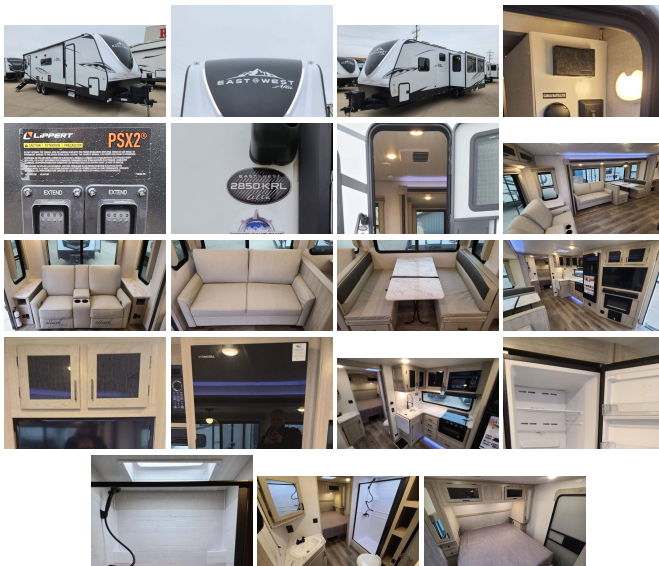

2022 Forest River East To West Alta 2850KRL Rear Living Travel

SALES DEPARTMENT 701-663-0050

View this car on our website at riverwoodrvs.com/7086831/ebrochure

Website Price **\$40,226**

Market Price **\$60,209**

Specifications:

Year:	2022
VIN:	6408
Make:	Forest River
Stock:	6149
Model/Trim:	East To West Alta 2850KRL Rear Living Travel
Condition:	New
Type:	Travel Trailer
Exterior:	White

SPECIFICATIONS

Hitch Weight:
778 lb.
UVW
6,851 lb.
CCC
2,727 lb.
Exterior Length:
33' 7"
Exterior Height:
11' 2"
Exterior Width:
96"
Fresh Water:
53.00 gal.
Gray Water:
60.00 gal.
Black Water:
30.00 gal.
Awning Size:
21'