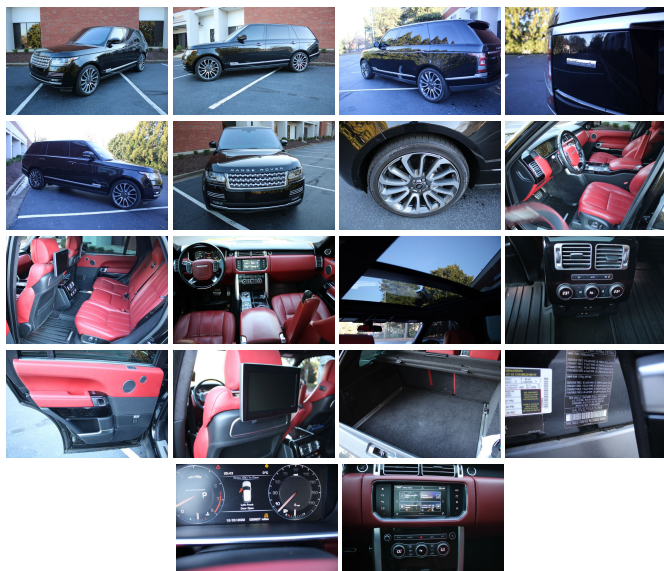

2016 Land Rover Range Rover Autobiography

View this car on our website at autosportsatl.com/7086591/ebrochure

Our Price **\$74,999**

Specifications:

Year:	2016
VIN:	SALGV3EF5GA252869
Make:	Land Rover
Model/Trim:	Range Rover Autobiography
Condition:	Pre-Owned
Body:	SUV
Exterior:	Black
Interior:	Red Leather
Mileage:	29,607
Economy:	City 14 / Highway 19

Exterior

- Aluminum Panels
- Auto On/Off Projector Beam High Intensity Low/High Beam Daytime Running Auto-Leveling Directionally Adaptive Auto High-Beam Headlamps w/Washer and Delay-Off
- Black Power w/Tilt Down Heated Auto Dimming Side Mirrors w/Power Folding and Turn Signal Indicator
- Black Side Windows Trim and Black Front Windshield Trim
- Body-Colored Front Bumper w/Metal-Look Rub Strip/Fascia Accent and 1 Tow Hook
- Body-Colored Rear Step Bumper w/1 Tow Hook- Chrome Door Handles- Chrome Grille
- Clearcoat Paint- Deep Tinted Glass- Door Auto-Latch
- Express Open/Close Sliding And Tilting Glass 1st And 2nd Row Sunroof w/Power Sunshade
- Fixed Rear Window w/Variable Intermittent Wiper and Defroster
- Front And Rear Fog Lamps
- Front Windshield -inc: Electrically Heated Glass and Sun Visor Strip
- Full-Size Spare Tire Mounted Inside Under Cargo- Headlights-Automatic Highbeams
- LED Brakelights- Laminated Glass
- Metal-Look Bodyside Insert and Body-Colored Bodyside Cladding
- Power Liftgate/Tailgate Rear Cargo Access
- Speed Sensitive Rain Detecting Variable Intermittent Wipers w/Heated Jets
- Steel Spare Wheel- Tailgate/Rear Door Lock Included w/Power Door Locks
- Tires: P275/45WR21 Performance AS BSW
- Wheels: 21" Unique Autobiography Alloy - Style 101 -inc: Diamond turned finish