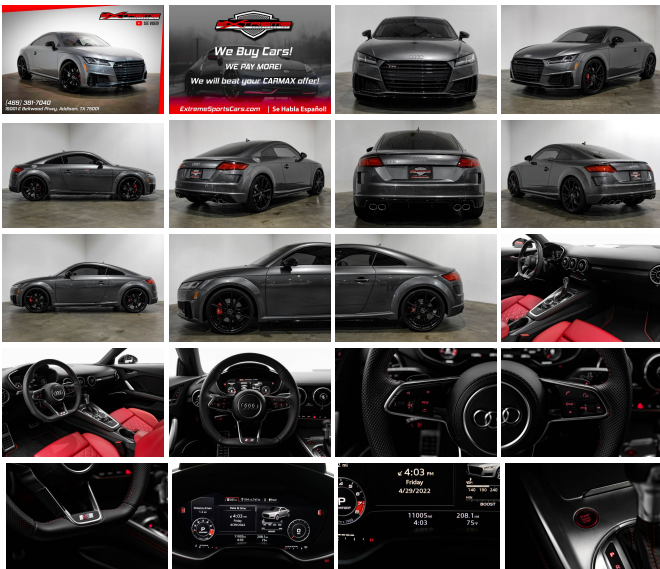

2019 Audi TTS TECHNOLOGY PKG

View this car on our website at extremesportscars.com/7086508/ebrochure

Our Price **\$50,990**

Retail Value ~~\$53,990~~

Specifications:

Year: 2019
VIN: TRUA1AFV2K1008646
Make: Audi
Model/Trim: TTS TECHNOLOGY PKG
Condition: Pre-Owned
Body: Coupe
Exterior: -
Engine: Engine: 2.0 TFSI 4 Cylinder
Interior: - Leather
Mileage: 11,005
Drivetrain: All Wheel Drive
Economy: City 23 / Highway 29

2019 Audi TTS TECHNOLOGY

Gray Exterior

Red Leather Interior

11,005 Miles

Daytona Gray Pearl Effect \$595

Technology Package inc: Audi MMI Navigation Plus, Audi Side Assist, Audi Connect w/Online Services, 680W Bang & Olufsen Sound System w/12 Speakers, Audi Smartphone Interface, Apple CarPlay and Android Auto, \$3,500

Black Optic Package, inc: Wheels: 20" Audi Sport 5-V-Spoke Matte Titanium, High Gloss Black Exterior Trim, Tires: 255/30R20 Summer, High-Gloss Black Exterior Mirror Housings, \$1,500

S Sport Seat Package inc: Leather Door Armrests & Center Console, leather airbag cap and instrument cluster hood \$1,000

Come see our indoor showroom in Dallas with 70+ carefully selected luxury and performance vehicles! Our inventory includes models from Lexus, BMW, Dodge, Toyota, and more. Our prices and selection can't be beat! Every vehicle is hand-picked, thoroughly inspected for quality and is lovingly detailed. From luxurious midsize sedans to sophisticated crossover SUVs, we have it all.