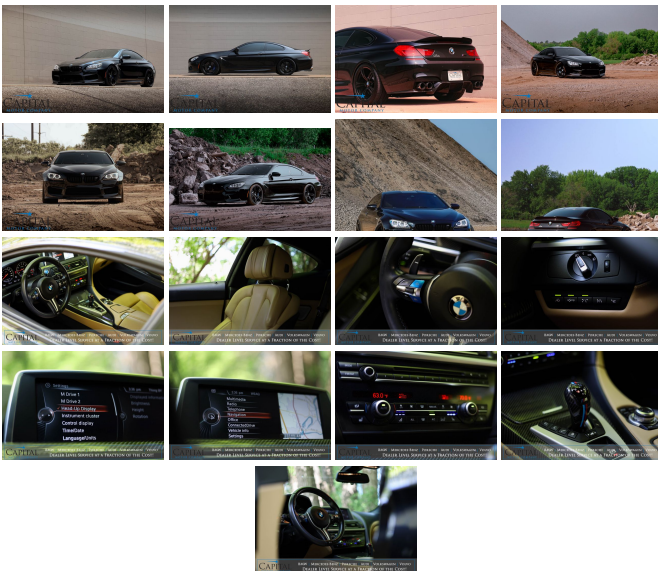

Specifications:

Year:	2014
VIN:	WBSLX9C51ED160093
Make:	BMW
Stock:	5877
Model/Trim:	M6 Executive Coupe w/600+HP V8 Performance Exhaust Night Vision Driver Assist B&O Audio and HUD
Condition:	Pre-Owned
Body:	Coupe
Exterior:	Black Sapphire Metallic
Engine:	4.4L Twin Turbo V8 Engine
Interior:	Zandvoort Beige Leather
Transmission:	7-Speed Automatic M-Double Clutch Transmission
Mileage:	86,985
Drivetrain:	Rear Wheel Drive
Economy:	City 14 / Highway 20

We have for sale an amazing 2014 BMW M6 High Performance Luxury Sports Car that is a blast to drive and has so much to offer! It has a gorgeous Black Sapphire Metallic paint with tinted windows, aggressive ride height, carbon fiber splitters and Blacked out 20-Inch Split 5-Spoke Wheels for a clean, private appearance and an incredible stance! If you are looking for an aggressive, sporty, and fun to drive sports car that has a lot to offer and gets a ton of attention, than this BMW M6 is the perfect choice!