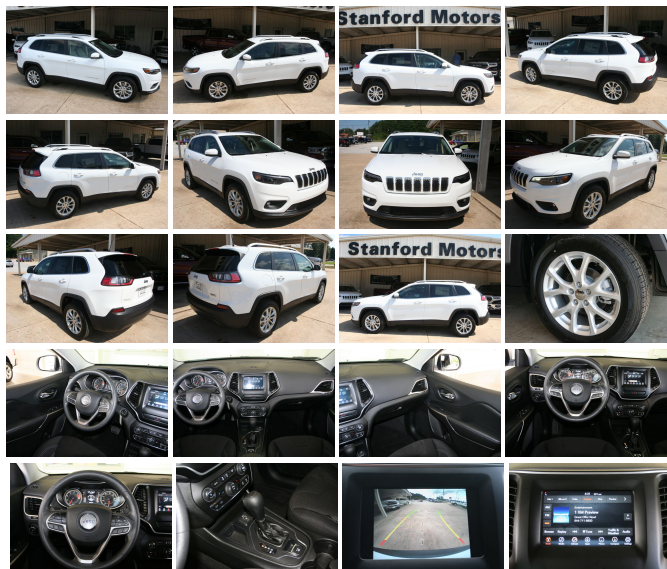

2020 Jeep Cherokee Latitude

Greg Stanford/ Dave Reed 205-695-9142

View this car on our website at stanfordmotors.com/7086395/ebrochure

Our Price **\$28,800**

Specifications:

Year: 2020
VIN: 1C4PJLCB4LD555931
Make: Jeep
Stock: 7140U
Model/Trim: Cherokee Latitude
Condition: Pre-Owned
Body: SUV
Exterior: Bright White Clearcoat
Engine: ENGINE: 2.4L I4 ZERO EVAP M-AIR W/ESS
Interior: Black Cloth
Transmission: TRANSMISSION: 9-SPEED 948TE AUTOMATIC
Mileage: 18,861
Drivetrain: Front Wheel Drive
Economy: City 22 / Highway 31

Vehicle History Report : as Of 07/01/2022

Snapshot

2020 JEEP CHEROKEE LATITUDE

No accidents or damage reported to CARFAX

Regular oil changes

CARFAX 1-Owner vehicle

Personal vehicle

Last owned in Louisiana

Exterior

- Auto On/Off Projector Beam Led Low/High Beam Daytime Running Headlamps w/Delay-Off
- Black Bodyside Cladding and Black Fender Flares- Black Grille w/Chrome Surround
- Black Rear Bumper- Black Side Windows Trim- Body-Colored Door Handles
- Body-Colored Front Bumper w/Black Rub Strip/Fascia Accent
- Body-Colored Power Heated Side Mirrors w/Manual Folding- Clearcoat Paint
- Deep Tinted Glass- Fixed Rear Window w/Fixed Interval Wiper and Defroster
- Front License Plate Bracket- Galvanized Steel/Aluminum/Composite Panels
- LED Brakelights- Liftgate Rear Cargo Access- Lip Spoiler- Perimeter/Approach Lights
- Roof Rack Rails Only- Tailgate/Rear Door Lock Included w/Power Door Locks
- Tire Mobility Kit- Tires: 225/60R17 BSW All Season- Variable Intermittent Wipers
- Wheels: 17" x 7" Painted Aluminum