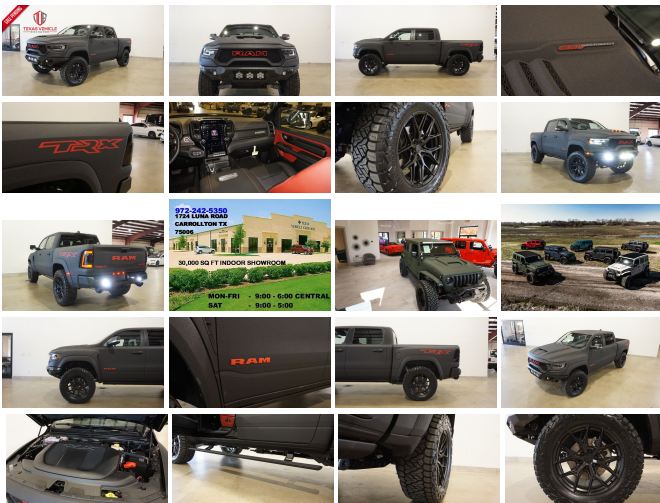

# 2022 Ram 1500 TRX 4X4 DUPONT KEVLAR,LIFTED,BUMPERS,LED'S,22'S

View this car on our website at [tveauto.com/7086132/ebrochure](https://tveauto.com/7086132/ebrochure)

Our Price **\$124,900**

## Specifications:

<b>Year:</b>	2022
<b>VIN:</b>	1C6SRFU94NN151791
<b>Make:</b>	Ram
<b>Stock:</b>	151791
<b>Model/Trim:</b>	1500 TRX 4X4 DUPONT KEVLAR,LIFTED,BUMPERS,LED'S,22'S
<b>Condition:</b>	Pre-Owned
<b>Body:</b>	Pickup Truck
<b>Exterior:</b>	Black
<b>Engine:</b>	ENGINE: 6.2L SUPERCHARGED HEMI V8 SRT
<b>Interior:</b>	Black/TRX Red Cloth
<b>Transmission:</b>	TRANSMISSION: 8-SPEED AUTOMATIC (8HP95)
<b>Mileage:</b>	88
<b>Drivetrain:</b>	4 Wheel Drive
<b>Economy:</b>	City 10 / Highway 14

NATION WIDE FINANCING

SUBMIT CREDIT APP [WWW.TVEAUTO.COM](https://www.tveauto.com)

OR CALL 972-242-5350

2022 RAM 1500 TRX CREW CAB 4X4, 6.2L SUPERCHARGED HEMI V8 SRT ENGINE, 8 SPEED AUTOMATIC TRANSMISSION, ONLY 88 MILES, RAPTOR BLACK KEVLAR COATING W/BLACK & RED CLOTH INTERIOR, CARFAX REPORTS 1 OWNER NO ACCIDENTS, NON-SMOKER, REMOTE START, CUSTOM 2" LEVEL KIT, ADDICTIVE DESERT DESIGNS BOMBER FRONT BUMPER WITH 3 BAJA DESIGNS LP6 ROIND LED LIGHTS & 2 BAJA DESIGNS

---

2022 Ram 1500 TRX 4X4 DUPONT KEVLAR,LIFTED,BUMPERS,LED'S,22'S

Texas Vehicle Exchange - 972-242-5350 - View this car on our website at [veauto.com/7086132/ebrochure](http://veauto.com/7086132/ebrochure)