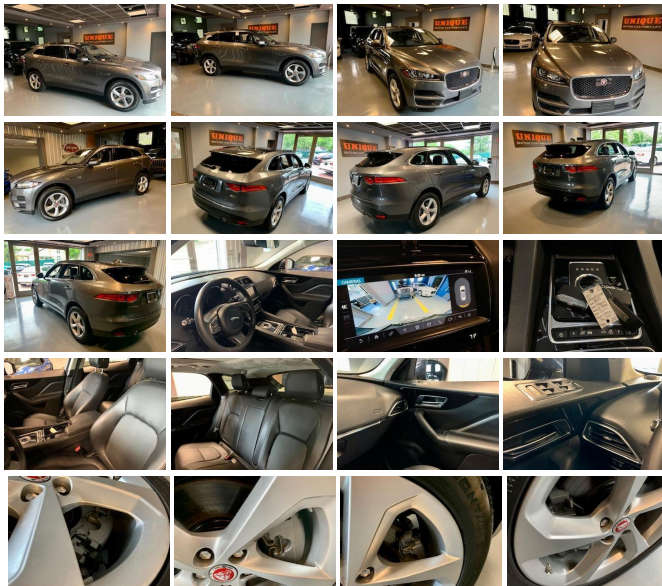

2019 Jaguar F-PACE 30t Premium

View this car on our website at uniquemotorcarsonline.com/7085941/ebrochure

Our Price **\$41,900**

Specifications:

Year:	2019
VIN:	SADCJ2GX9KA368672
Make:	Jaguar
Stock:	368672
Model/Trim:	F-PACE 30t Premium
Condition:	Pre-Owned
Body:	SUV
Exterior:	Corris Grey Metallic
Engine:	Engine: 2.0L i4 Turbocharged (296HP) - inc: Direct injection
Interior:	Ebony/Tonal Stitch
Transmission:	Automatic transmission
Mileage:	36,858
Drivetrain:	All Wheel Drive
Economy:	City 22 / Highway 27

2019 Jaguar F-Pace 30T Premium AWD, 2.0T with the automatic transmission, Corris grey metallic with the ebony interior, panoramic roof; option packages include old climate package featuring Heated Front & Rear Seats, Heated Windshield, heated washer jets, Heated Steering Wheel, Jaguar sequential shift and remote controls for audio, cruise control, Bluetooth wireless technology and JaguarVoice; Connect Pro package featuring InControl Apps, Pro Services & Wi-Fi Hotspot; Gloss black roof rails; Head light power wash; Navigation pro; Sirius Satellite radio; Traffic sign recognition; Xenon Headlights with Signature LED daytime running lights; other options include back up camera, blind spot monitor, bluetooth, climate control, smart device integration, Meridian 380W sound system, 10 way power heated seats, front and rear parking sensors, and many other Jaguar amenities. Call or email for more information. Visit us on the web at www.UniqueMotorCarsonline.com