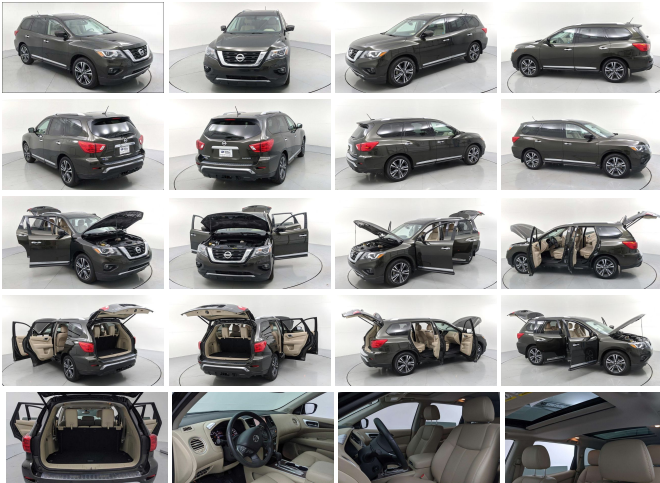

2017 Nissan Pathfinder Platinum

View this car on our website at charlestonautosales.com/7085425/ebrochure

Lowest **\$25,995**

Specifications:

Year:	2017
VIN:	5N1DR2MN0HC635153
Make:	Nissan
Stock:	241426A
Model/Trim:	Pathfinder Platinum
Condition:	Pre-Owned
Body:	SUV
Exterior:	Midnight Jade
Engine:	Engine: 3.5L DI V6
Interior:	Almond Leather
Mileage:	61,511
Economy:	City 20 / Highway 27

Excellent Condition, CARFAX 1-Owner, ONLY 61,511 Miles! WAS \$28,916, EPA 27 MPG Hwy/20 MPG City! Heated/Cooled Leather Seats, Moonroof, Nav System, Third Row Seat, Rear Air, Power Liftgate, Heated Rear Seat, Hitch, Aluminum Wheels KEY FEATURES INCLUDE Leather Seats, Third Row Seat, Navigation, Power Liftgate, Rear Air, Heated Driver Seat, Heated Rear Seat, Cooled Driver Seat, Back-Up Camera, Premium Sound System, Satellite Radio, iPod/MP3 Input, Onboard Communications System, Trailer Hitch, Dual Moonroof Rear Spoiler, MP3 Player, Remote Trunk Release, Privacy Glass, Keyless Entry. OPTION PACKAGES REAR BUMPER PROTECTOR. Nissan Platinum with Midnight Jade Metallic exterior and Almond interior features a V6 Cylinder Engine with 284 HP at 6400 RPM*. Non-Smoker vehicle, COMES WITH OUR CREWS FOREVER PROTECTION PLAN, CLEAN CARFAX AND ONE OWNER TRADE-IN A GREAT VALUE Reduced from \$28,916. VISIT US TODAY You've got a friend in the car business. Pricing analysis performed on 5/16/2022. Horsepower calculations based on trim engine configuration. Fuel economy calculations based on original manufacturer data for trim engine configuration. Please confirm the accuracy of the included equipment by calling us prior to purchase.