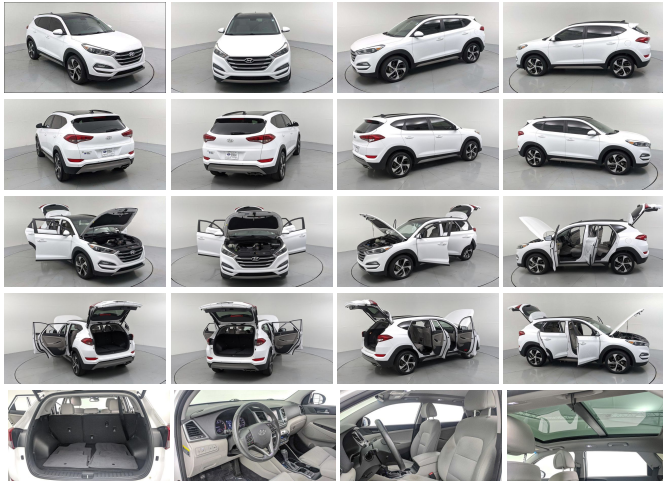

WAS \$25,916, FUEL EFFICIENT 30 MPG Hwy/25 MPG City! Crews Forever, Excellent Condition, CARFAX 1-Owner, GREAT MILES 34,523! Heated Seats, Moonroof, Keyless Start, Bluetooth, iPod/MP3 Input, Satellite Radio, Panoramic Roof, Power Liftgate KEY FEATURES INCLUDE Sunroof, Panoramic Roof, Power Liftgate, Heated Driver Seat, Back-Up Camera, Turbocharged, Satellite Radio, iPod/MP3 Input, Bluetooth, Aluminum Wheels, Keyless Start, Dual Zone A/C, Cross-Traffic Alert, Hands-Free Liftgate, Blind Spot Monitor. Rear Spoiler, MP3 Player, Keyless Entry, Privacy Glass, Remote Trunk Release. OPTION PACKAGES CARGO PACKAGE: Cargo Tray, rubber-like non-slip protective cover for rear cargo compartment, Cargo Net, First Aid Kit. Hyundai Value with Dazzling White exterior and Gray interior features a 4 Cylinder Engine with 175 HP at 5500 RPM*. Non-Smoker vehicle, COMES WITH OUR CREWS FOREVER PROTECTION PLAN, CLEAN CARFAX AND ONE OWNER TRADE-IN PRICED TO MOVE Was \$25,916. SHOP WITH CONFIDENCE Passed our 152-point inspection for safety and reliability. Powertrain Lifetime Limited Warranty. Clean title and includes a free CARFAX Vehicle History Report. MORE ABOUT US You've got a friend in the car business. Pricing analysis performed on 6/1/2022. Horsepower calculations based on trim engine configuration. Fuel economy calculations based on original manufacturer data for trim engine configuration. Please confirm the accuracy of the included equipment by calling us prior to purchase.