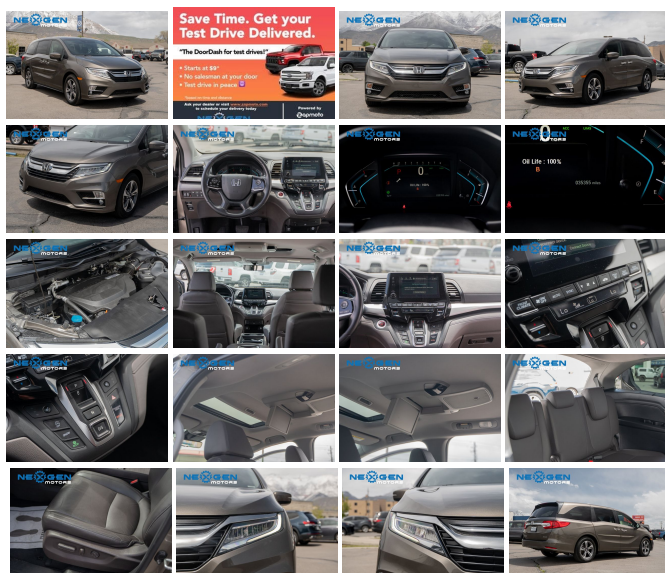

Our Location :

2018 Honda Odyssey Touring

Nexgen Motors - 801-874-3747 - View this car on our website at nexgenmotorsutah.com/7085337/ebrochure

Installed Options

Interior

- Heated Front Bucket Seats -inc: driver's seat 12-way power adjustment w/4-way power lumbar support and 2-position memory and front passenger's seat 4-way power adjustment
- 8-Way Driver Seat- Passenger Seat
- Removable 40-20-40 Folding PlusOne Seat(TM) Split-Bench Front Facing Manual Reclining Fold Forward Seatback Rear Seat w/Manual Fore/Aft and Magic Slide 2nd-Row Seats Side-To-Side Sliding
- Driver And Front Passenger Armrests and Rear Center Armrest Rear Seat Mounted Armrest w/Storage
- Manual Tilt/Telescoping Steering Column
- Gauges -inc: Speedometer, Odometer, Engine Coolant Temp, Tachometer, Trip Odometer and Trip Computer
- Power Rear Windows, Fixed 3rd Row Windows and w/Manual Sun Blinds
- Fixed 60-40 Split-Bench Leatherette 3rd Row Seat Front, Manual Recline, Manual Fold Into Floor, 3 Manual and Adjustable Head Restraints
- Leather Steering Wheel- Front Cupholder- Rear Cupholder- Compass
- Power Fuel Flap Locking Type
- Remote Keyless Entry w/Integrated Key Transmitter, 2 Door Curb/Courtesy, Illuminated Entry, Illuminated Ignition Switch and Panic Button
- Proximity Key For Doors And Push Button Start
- Remote Releases -Inc: Proximity Cargo Access- HomeLink Garage Door Transmitter
- Cruise Control w/Steering Wheel Controls- Distance Pacing
- Dual Zone Front Automatic Air Conditioning
- HVAC -inc: Underseat Ducts and Headliner/Pillar Ducts - Rear HVAC w/Separate Controls
- Illuminated Locking Glove Box- Driver Foot Rest- Full Cloth Headliner
- Vinyl Door Trim Insert
- Interior Trim -inc: Simulated Wood/Metal-Look Instrument Panel Insert and Chrome/Metal-Look Interior Accents
- Leather Seat Trim -inc: front and outboard 2nd-row
- Driver And Passenger Visor Vanity Mirrors w/Driver And Passenger Illumination
- Day-Night Auto-Dimming Rearview Mirror