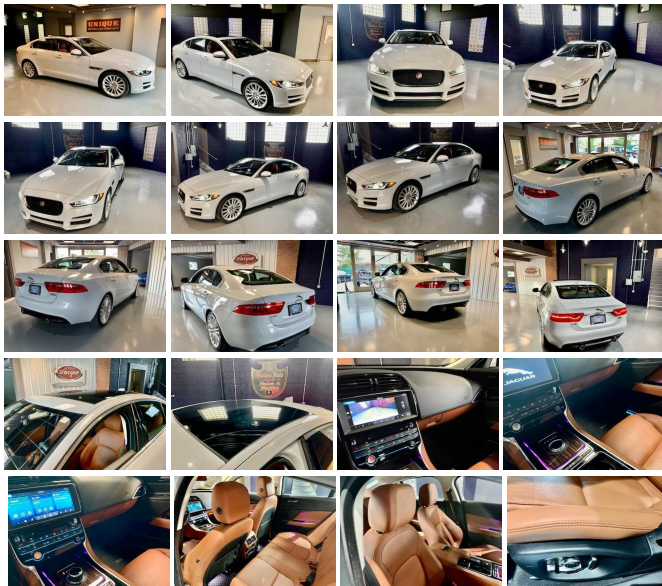

2018 Jaguar XE 35t Portfolio Limited Edition

View this car on our website at uniquemotorcarsonline.com/7085216/ebrochure

Our Price **\$41,900**

Specifications:

Year:	2018
VIN:	SAJAN4EV4JCP17651
Make:	Jaguar
Stock:	x17651
Model/Trim:	XE 35t Portfolio Limited Edition
Condition:	Pre-Owned
Body:	Sedan
Exterior:	Yulong White
Engine:	Engine: 3.0L 24V V6 Supercharged 340HP
Interior:	Sienna Tan
Transmission:	8 speed automatic with paddles
Mileage:	20,577
Drivetrain:	All Wheel Drive
Economy:	City 20 / Highway 29

2018 Jaguar XE 35t Portfolio Limited Edition AWD; Yulong white metallic with the Senna Tan interior, 3.0 liter supercharged V6 with 340 HP, 8 speed automatic transmission with paddle shifters, All wheel drive, all surface progress control, dynamic stability control, powered gesture trunk lid, electric glass open/close moonroof with electric blind, heated front windshield, rain sensing wipers, infrared reflective windshield, adaptive xenon headlamps with LED signature, power wash and auto high beam assist, auto dimming power folding heated exterior door mirrors with memory, perforated Windsor leather seats, soft grain heated sport steering wheel, illuminated tread plates, electronically adjustable steering column with memory, electric rear window sunblind, two zone climate control, configurable ambient interior lighting, keyless entry and push button start, bluetooth and USB connectivity, Meridian surround sound system(825W), 10" touch pro system w/Navigation pro, interactive driver display, rear view camera, front and rear parking aids, lane keep assist, driver condition monitor and emergency braking, heads up display, cruise control and speed limiter, blind spot monitor and reverse traffic detection, emergency brake assist and many other Jaguar amenities. Low miles, one owner and well maintained. Call or email for more information. Visit us on the web at www.UniqueMotorCarsonline.com