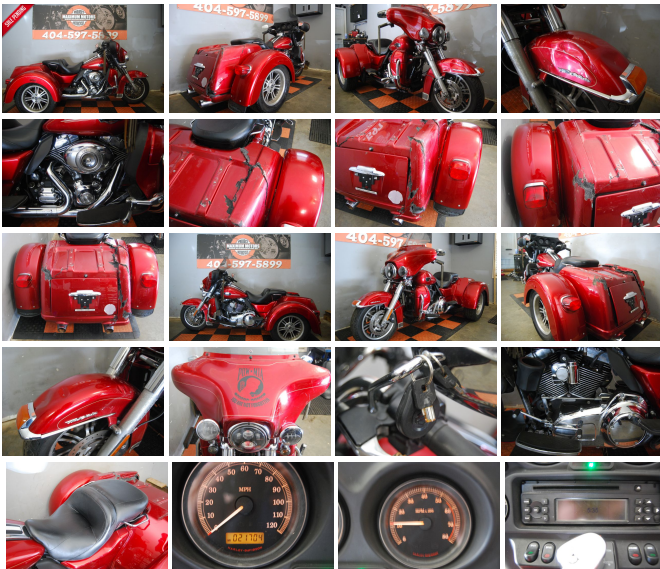

2013 Harley-Davidson Tri Glide Ultra Classic FLHTCUTG

View this car on our website at maximummotors.net/7084694/ebrochure

Our Price **\$12,500**

Specifications:

Year:	2013
VIN:	1HD1MAM12DB850XXX
Make:	Harley-Davidson
Stock:	AR037-22
Model/Trim:	Tri Glide Ultra Classic FLHTCUTG
Condition:	Pre-Owned
Engine:	0 cc
Exterior:	Burgundy
Mileage:	21,704

Welcome to Maximum Motors your #1 Source For project Harleys. Maximum Motors is a licensed bonded Vehicle dealer established in 2001. If you are looking at one of our eBay listings please take some time to review our feedback and click on the "me" icon next to our feedback for more info about us and to view all of our inventory. We've sold hundreds of bikes on eBay Motors over the past years and as you will see most of our business is long distance so you can be sure that once you've bought and paid for your bike we will work very hard getting it to you as soon as possible ! We have been selling on eBay for over 11 years and have many happy customers to prove it. We understand buying online without being able to see something in person is a major step but we hope you will give us a chance to earn your business.