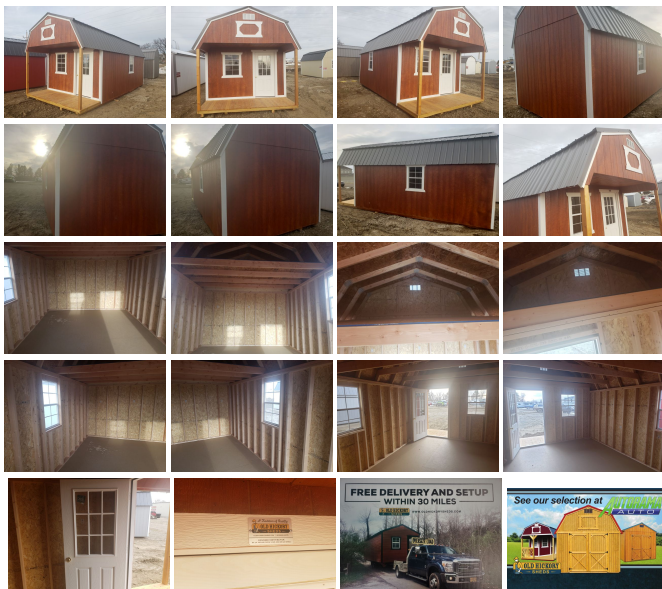

# 2022 Old Hickory Sheds 12x24 Play House lofted barn

**Carter Heiser 701-483-3700**

View this car on our website at [autoramaauto.com/7084686/ebrochure](http://autoramaauto.com/7084686/ebrochure)

Our Price **\$11,535**

## Specifications:

<b>Year:</b>	2022
<b>VIN:</b>	#54
<b>Make:</b>	Old Hickory Sheds
<b>Stock:</b>	WLPHX-G1242-1224-010422-SU -#54
<b>Model/Trim:</b>	12x24 Play House lofted barn
<b>Condition:</b>	New
<b>Engine:</b>	0 cc
<b>Exterior:</b>	Mahogany white charcoal
<b>Mileage:</b>	0
<b>Hours:</b>	0

New, Ready for Delivery, 12x24 Shed, Rent to own \$480/MO No Credit check! #54

- New
- On Lot
- Ready for Delivery
- Smart Panel- Mahogany Urethane
- Trim- Barn White
- Metal roof- Charcoal
- 8 ft of loft on back end.
- 1 Standard walk in door
- 3 - 2x3 Windows with screens
- Engineered floor
- 2 4x4 skids
- Quality made in Belle Fourche South Dakota.
- Write a check priced was \$13570.
- 
- On Sale Now! 15% off \$11535!
- 
- Rent to own no credit required for as little as \$480. a month with \$780 down for 48 payments.
- Prices does not include tax.

Design your own at  
[www.OldHickorybuildings.com](http://www.OldHickorybuildings.com)

From the smallest at 8x8 to the largest at 16x40.

Choose from sheds in 3 styles; Barn, Utility and Studio! You can add packages like; Play House, Deluxe Play House, Side porch, Dormer and Garage type. We also make Animal Shelters with Tack Rooms.