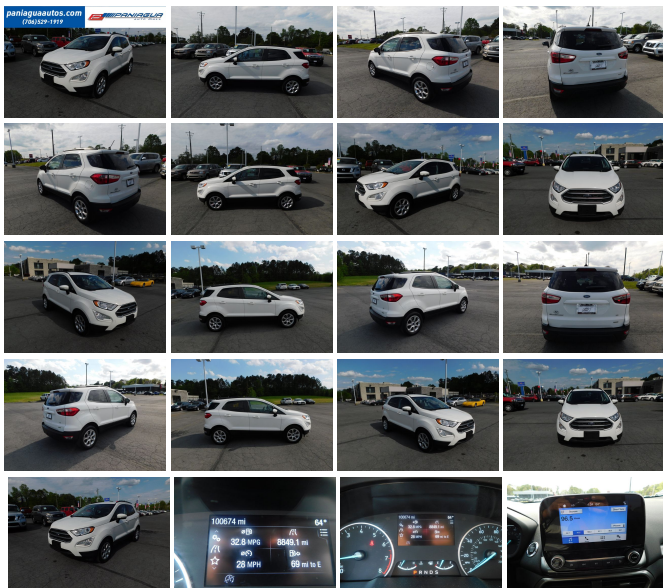

# 2018 Ford EcoSport SE

View this car on our website at [paniaguaautos.com/7084119/ebrochure](http://paniaguaautos.com/7084119/ebrochure)

Our Price **\$15,890**

## Specifications:

<b>Year:</b>	2018
<b>VIN:</b>	MAJ3P1TEXJC199599
<b>Make:</b>	Ford
<b>Stock:</b>	8325
<b>Model/Trim:</b>	EcoSport SE
<b>Condition:</b>	Pre-Owned
<b>Body:</b>	SUV
<b>Exterior:</b>	White
<b>Engine:</b>	ENGINE: 1.0L ECOBOOST
<b>Interior:</b>	Black Cloth
<b>Transmission:</b>	AUTOMATIC
<b>Mileage:</b>	100,674
<b>Drivetrain:</b>	Front Wheel Drive
<b>Economy:</b>	City 27 / Highway 29

2018 FORD ECOSPORT SE 1.0L 3 CYLINDER AUTOMATIC CLOTH INTERIOR ALL POWER HURRY IN TODAY AND CHECK OUT OUR MOST RECENT INVENTORY WE HAVE THE BEST SELECTION OF USED VEHICLES IN TOWN COME SEE US SOON

2018 Ford EcoSport SE