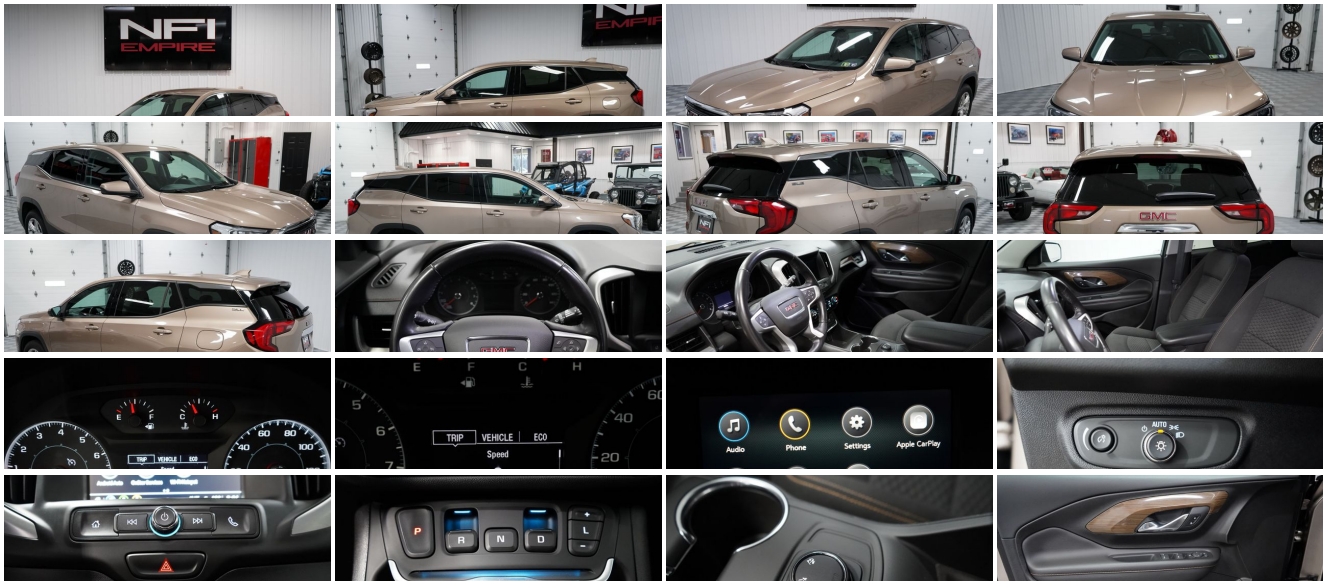

2018 GMC Terrain SLE

Our Price \$25,991

View this vehicle on our website at 30c54b61-2e18-4534-b347-5367e7a27956.autorevo-websites.com

814-746-4213

10120 W Main Rd, North East, PA 16428

- Photos
- Details
- Contact

Specifications:

Year:	2018
VIN:	3GKALTEV7JL145658
Make:	GMC
Stock:	N2965AA
Model/Trim:	Terrain SLE
Condition:	Pre-Owned
Body:	SUV
Exterior:	Coppertino Metallic
Engine:	ENGINE, 1.5L TURBO DOHC 4-CYLINDER, SIDI, VVT
Interior:	Black Cloth
Mileage:	48,892
Drivetrain:	All Wheel Drive
Economy:	City 24 / Highway 28

Vehicle Description

2018 GMC Terrain SLE

Only 2 owners and a clean CarFax. A perfect choice for a young or growing family, this GMC Terrain is your AWD answer to our uncertain Lake Erie weather. Good fuel economy and a spacious interior make this the ultimate practical ride... and it looks great!

Come in today and Drive Something Cool!

Installed Options

Audio

- AM/FM- Steering Radio Ctrls

Comfort

- AC- Cruise- Power Locks- Power Windows- Tint- Leather Steering Whl
- Power Mirrors- Daytime Running Lights- Auxiliary Pwr Outlet