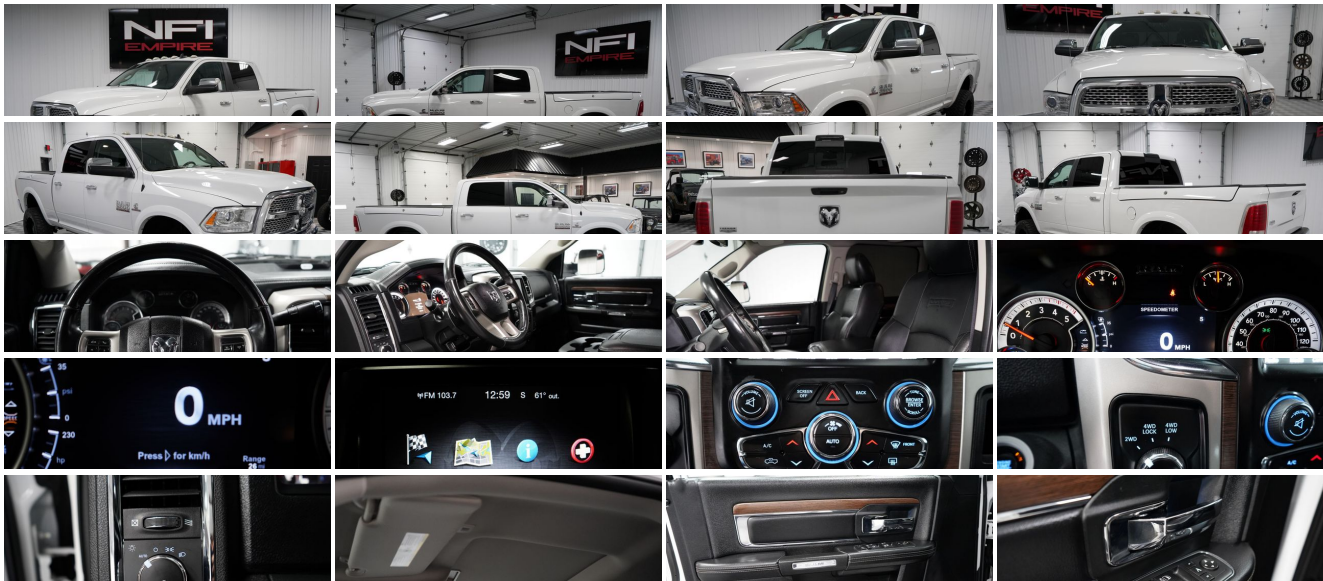

Specifications:

Year:	2017
VIN:	3C6UR5FLXHG657652
Make:	Ram
Stock:	N2997
Model/Trim:	2500 Laramie
Condition:	Pre-Owned
Body:	Pickup Truck
Exterior:	White
Engine:	6.7L I6 CUMMINS TURBO DIESEL
Interior:	Black Leather
Mileage:	80,316
Drivetrain:	4 Wheel Drive

Vehicle Description

2017 RAM 2500 Laramie

If you're in the market for a diesel pickup stop here. This truck is a behemoth from down south and it looks every bit the part. With a 4-6" lift and 35" M/T tires wrapped around premium 20" GFX wheels, this monstrosity carries a presence that cannot be ignored.

Dodge's Laramie package leaves little to be desired combining modern technology and soft leather comfort in a quiet cabin. The heated and cooled leather seats are nice for the driver and passenger, while the rear seat of the crew cab benefits from a lot of extra leg room.

If it's work your doing, look no further. This pickup can get up & go with a full crew. The 6.7L turbo-diesel pumps out 370 horsepower and 800lb-ft of torque. There is storage in the RAM boxes in the bed and also in the backseat floor. Come see this monster before it's gone.