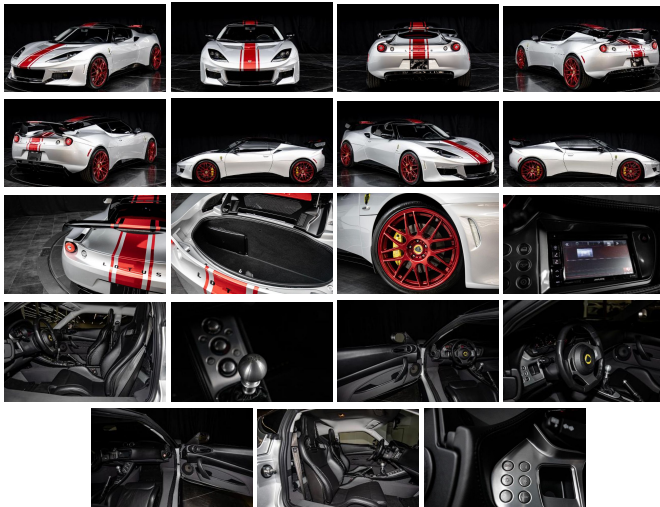

2014 Lotus Evora

Jim Marks (818) 648-5223

View this car on our website at autofitnesssales.com/7083790/ebrochure

Our Price **\$64,995**

Specifications:

Year:	2014
VIN:	scclmdtcxeha10737
Make:	Lotus
Model/Trim:	Evora
Condition:	Pre-Owned
Body:	Coupe
Exterior:	Arctic Silver Metallic
Engine:	Engine: 3.5L V6 VVT-I
Interior:	Ebony/Slate Leather
Transmission:	Six Speed Manual
Mileage:	12,400
Drivetrain:	Rear Wheel Drive
Economy:	City 18 / Highway 26

2014 Lotus Evora

Six Speed Manual, Black Package, Great Mods!

Last of the Naturally Aspirated Evora's!

Silver Exterior Paint

Black Leather Interior

Six Speed Manual Transmission

19" / 20" Twin Five Spoke Custom Wheels in Anodized Red

Yellow Brake Calipers

Black Package

Red Vinyl Livery

Custom Badging and Black
Emblems

Carbon Fiber Lip

Titanium Exhaust Tips

Black Leather Steering Wheel

Racing Bucket Seats

Exterior

- Aluminum Wheels w/Silver Accents- Black Grille- Body-Colored Door Handles
- Body-Colored Front Bumper- Body-Colored Power Heated Side Mirrors w/Manual Folding
- Body-Colored Rear Bumper- Clearcoat Paint- Composite/Aluminum Panels
- Fixed Interval Wipers- Fixed Rear Window- Front Fog Lamps- Front Splash Guards
- LED Brakelights- Liftgate Rear Cargo Access- Light Tinted Glass
- Projector Beam High Intensiv Low/High Beam Auto-Leveling Headlamps w/Washer