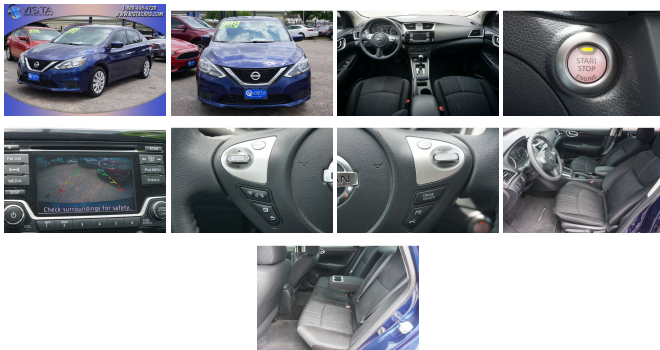

## 2017 Nissan Sentra SV

View this car on our website at [vistacars.com/7083732/ebrochure](http://vistacars.com/7083732/ebrochure)

Website Price **\$13,990**

### Specifications:

<b>Year:</b>	2017
<b>VIN:</b>	3N1AB7AP4HY344647
<b>Make:</b>	Nissan
<b>Stock:</b>	344647
<b>Model/Trim:</b>	Sentra SV
<b>Condition:</b>	Pre-Owned
<b>Body:</b>	Sedan
<b>Exterior:</b>	Deep Blue Pearl
<b>Engine:</b>	Engine: 1.8L DOHC 16-Valve 4-Cylinder
<b>Interior:</b>	Charcoal Cloth
<b>Mileage:</b>	60,914
<b>Drivetrain:</b>	Front Wheel Drive
<b>Economy:</b>	City 29 / Highway 37