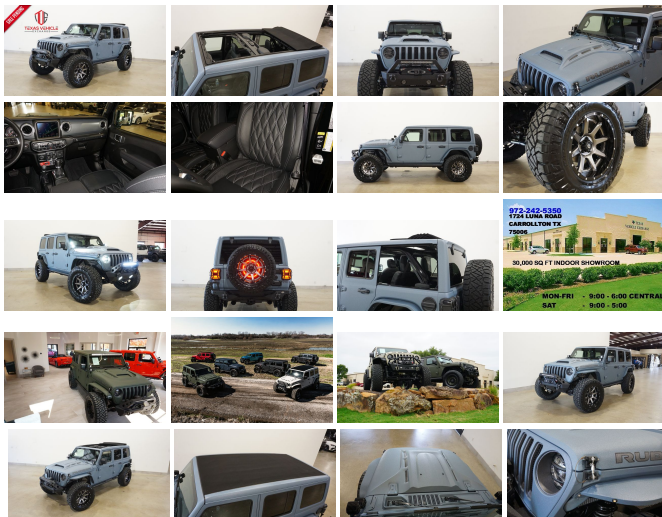

2022 Jeep Wrangler Unlimited Rubicon 4X4 SKY TOP,DUPONT KEVLAR,LIFT,LED'S

View this car on our website at tveauto.com/7083657/ebrochure

Our Price **\$92,900**

Specifications:

Year:	2022
VIN:	1C4HJXFG9NW100695
Make:	Jeep
Stock:	100695
Model/Trim:	Wrangler Unlimited Rubicon 4X4 SKY TOP,DUPONT KEVLAR,LIFT,LED'S
Condition:	Pre-Owned
Body:	SUV
Exterior:	Blue
Engine:	ENGINE: 3.6L V6 24V VVT ETORQUE UPG I
Interior:	Black Leather
Transmission:	TRANSMISSION: 8-SPEED AUTOMATIC (850RE)
Mileage:	57
Drivetrain:	4 Wheel Drive
Economy:	City 17 / Highway 23

NATION WIDE FINANCING

SUBMIT CREDIT APP [WWW.TVEAUTO.COM](https://www.tveauto.com)

OR CALL 972-242-5350

"WINTER BLUE EDITION"

CUSTOM BUILT **KEVLAR** 2022 JEEP
WRANGLER JL UNLIMITED RUBICON 4X4
WITH 25R PACKAGE