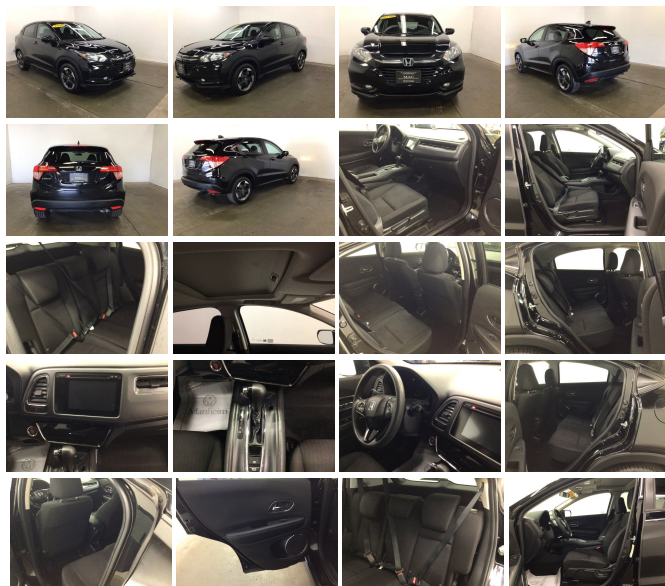

## 2018 Honda HR-V EX

View this car on our website at [mac513.com/7083546/ebrochure](http://mac513.com/7083546/ebrochure)

No-Haggle Price **\$12,997**

### Specifications:

<b>Year:</b>	2018
<b>VIN:</b>	3CZRU5H53JG703351
<b>Make:</b>	Honda
<b>Stock:</b>	SA703351
<b>Model/Trim:</b>	HR-V EX
<b>Condition:</b>	Pre-Owned
<b>Body:</b>	SUV
<b>Exterior:</b>	Crystal Black Pearl
<b>Engine:</b>	Engine: 1.8L I-4 SOHC 16-Valve i-VTEC
<b>Interior:</b>	Black Cloth
<b>Mileage:</b>	158,298
<b>Drivetrain:</b>	Front Wheel Drive
<b>Economy:</b>	City 28 / Highway 34

CARFAX One-Owner. Black 2018 Honda HR-V EX EX FWD CVT 1.8L I4 SOHC 16V i-VTEC

4-Wheel Disc Brakes, 5.436 Axle Ratio, 6 Speakers, ABS brakes, Air Conditioning, Alloy wheels, AM/FM radio, Automatic temperature control, Brake assist, Bumpers: body-color, CD player, Cloth Seat Trim, Driver door bin, Driver vanity mirror, Dual front impact airbags, Dual front side impact airbags, Electronic Stability Control, Exterior Parking Camera Rear, Front Bucket Seats, Front Center Armrest, Front fog lights, Front reading lights, Front wheel independent suspension, Fully automatic headlights, Heated door mirrors, Heated Front Bucket Seats, Heated front seats, Illuminated entry, Low tire pressure warning, Occupant sensing airbag, Outside temperature display, Overhead airbag, Panic alarm, Passenger door bin, Passenger vanity mirror, Power door mirrors, Power moonroof, Power steering, Power windows, Radio data system, Radio: AM/FM Stereo Audio System (180 Watts), Rear anti-roll bar, Rear window defroster, Rear window wiper, Remote keyless entry, Security system, Speed control, Split folding rear seat, Spoiler, Steering wheel mounted audio controls, Tachometer, Telescoping steering wheel, Tilt steering wheel, Traction control, Trip computer, Turn signal indicator mirrors, Variably intermittent wipers, Wheels: 17" Machine-Finished Alloy w/Black Insert.