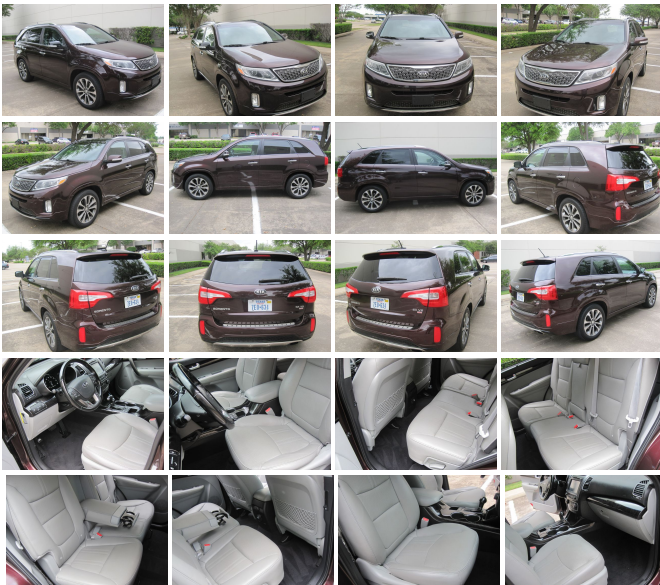

2014 Kia Sorento SX V6 GDi, Leather, Roof, Htd/Cld Seats, Only 83k

Roy Claggett 214-450-9664

View this car on our website at reynoldsautotx.com/7083122/ebrochure

Our Price **\$16,997**

Specifications:

Year:	2014
VIN:	5XYKW4A70EG490533
Make:	Kia
Stock:	490533
Model/Trim:	Sorento SX V6 GDi, Leather, Roof, Htd/Cld Seats, Only 83k
Condition:	Pre-Owned
Body:	SUV
Exterior:	Dark Cherry
Engine:	Engine: 3.3L GDI V6 w/Dual CVVT
Interior:	Gray Leather
Transmission:	Automatic
Mileage:	83,000
Drivetrain:	Front Wheel Drive
Economy:	City 18 / Highway 25

Here is the one you don't want to miss. A super nice, low miles Kia Sorento SX that is as nice as they come regardless of age, miles or price.

Loaded with all the options, far too many to list but just to mention a few: Leather interior, Power heated/cooled front bucket seats with memory on the drivers side, third row seating, Factory radio with cd player, navigation, back up camera and rear parking aid, usb/aux inputs, steering wheel controls, factory tilt and slide panoramic roof with power shade, Phone integration, Blind spot detection, Power rear hatch, Power windows/locks/mirrors with fold feature, dual zone climate control, cruise control, tilt and telescopic steering wheel, Factory alloy wheels. The list goes on and on. Everything works and operates just as Kia designed them to, the a/c is ice cold, the heat hot,

absolutely no electrical issues at all.

The 3.3 V6 engine simply purrs like new, the auto transmission shifts real smooth, it drives in a straight line on a good set of tires. Completely free of any mechanical problems. All the recalls have been done. There are no dents or damage to the bodywork and the interior is just like new, no stains, holes, rips tears or imperfections to the seats, carpets headliner or door panels.