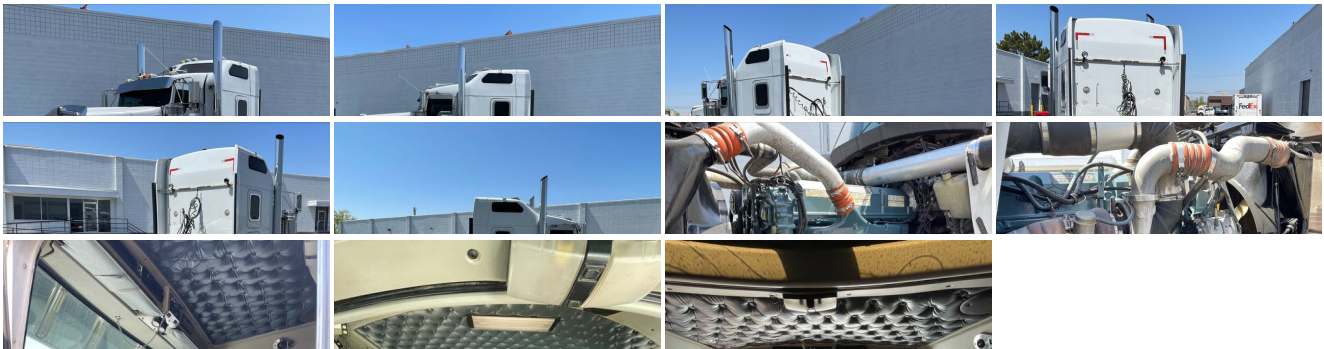

2000 Kenworth W900L

Our Price \$0

View this vehicle on our website at bigcityrigs.com

801-889-0714

1090 S Pioneer Rd, Salt Lake City, UT 84104

Photos

Details

Contact

Specifications:

Year: 2000
VIN: 847953

Make: Kenworth
Model/Trim: W900L
Condition: Pre-Owned
Exterior: White
Interior: Gray
Mileage: 2,327,425
Truck Type: Semi - Sleeper Conventional

Vehicle Description

ELD EXEMPT SLEEPER

13 Speed Eaton Fuller

260 Wheel Base

370 Ratio

12K Front / 38k Rear Axle

Air Ride Suspension

24.5 Low Profile Rubber

(2) 150 Gallon Fuel Tanks!

Good Brakes and Tires