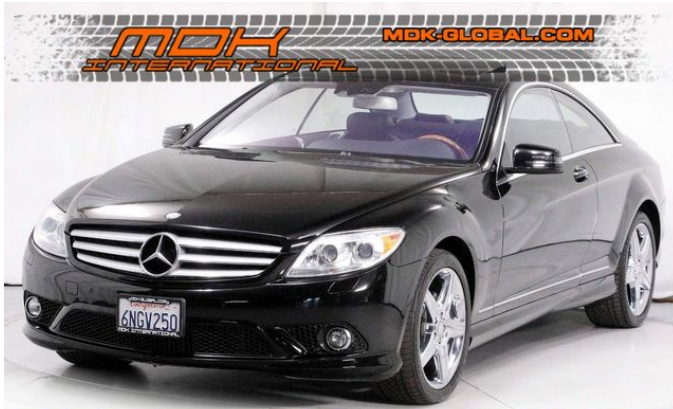

2010 Mercedes-Benz CL 550

SALES DEPARTMENT (310) 990 0770

View this car on our website at mdk-global.com/7082060/ebrochure

SPORT AMG - 4MATIC - SERVICE RECORDS

Our Price **\$20,990**

Specifications:

Year:	2010
VIN:	WDDEJ8GB7AA025522
Make:	Mercedes-Benz
Model/Trim:	CL 550
Condition:	Pre-Owned
Body:	Coupe
Exterior:	Black
Engine:	5.5L DOHC 32-valve V8 engine
Interior:	Black Leather
Mileage:	62,783
Drivetrain:	All Wheel Drive
Economy:	City 14 / Highway 21

* Last of its kind - powered by a naturally aspirated 5.5L V8 - newer 4.6L Twin turbo is much more complicated w/ lot of potential failure points - these older V8s are just so much easier to live with and starting from late 2008 harmonic balancer shafts have been upgraded by factory - also this is A LOT of car for the money! One of the best values in the car industry

- * AMG Sport appearance pkg
- * 4Matic AWD system
- * Premium 2 pkg
- * Night vision
- * Heated / cooled / massage seats
- * Back up camera
- * Keyless GO
- * Harman / Kardon premium sound system
- * Clean title
- * Carfax certified
- * 2 previous owners - 2nd owner purchased the car as certified pre-owned Mercedes
- * Lots of service records per Carfax report
- * 2 keys + books