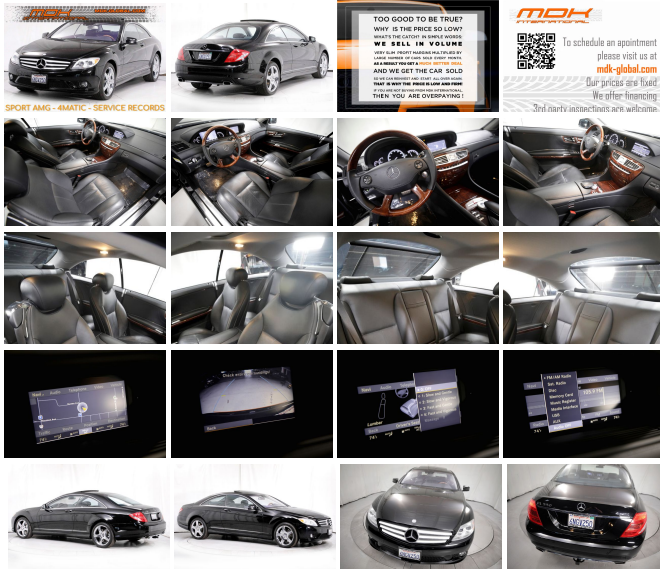

2010 Mercedes-Benz CL 550

SALES DEPARTMENT (310) 990 0770

View this car on our website at mdk-global.com/7082060/ebrochure

SPORT AMG - 4MATIC - SERVICE RECORDS

Our Price **\$20,990**

Specifications:

Year:	2010
VIN:	WDDEJ8GB7AA025522
Make:	Mercedes-Benz
Model/Trim:	CL 550
Condition:	Pre-Owned
Body:	Coupe
Exterior:	Black
Engine:	5.5L DOHC 32-valve V8 engine
Interior:	Black Leather
Mileage:	62,783
Drivetrain:	All Wheel Drive
Economy:	City 14 / Highway 21

- * AMG Sport appearance pkg
- * 4Matic AWD system
- * Premium 2 pkg
- * Night vision
- * Heated / cooled / massage seats
- * Back up camera
- * Keyless GO
- * Harman / Kardon premium sound system
- * Clean title
- * Carfax certified
- * 2 previous owners - 2nd owner purchased the car as certified pre-owned Mercedes
- * Lots of service records per Carfax report
- * 2 keys + books