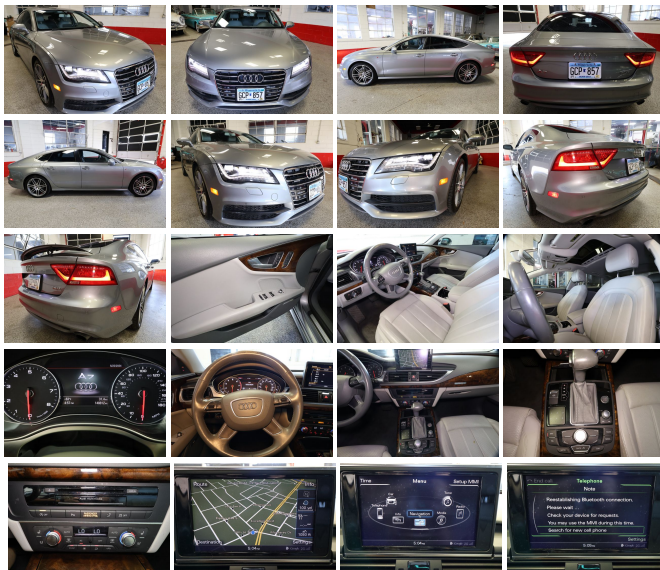

2014 Audi A7 PRESTIGE, CLASSY, SLEEK WITH A SUPERCHARGED V6. SERVICED & SMOOTH!~

Steve Sherman (952) 303-1411

View this car on our website at automotion.autorevo.com/7081664/ebrochure

Our Price **\$16,995**

Specifications:

Year:	2014
VIN:	WAU2GAFXCXEN075257
Make:	Audi A7 PRESTIGE, CLASSY, SLEEK
Stock:	AM235257
Model/Trim:	WITH A SUPERCHARGED V6. SERVICED & SMOOTH!~
Condition:	Pre-Owned
Body:	Sedan
Exterior:	Ice Silver Metallic
Engine:	Engine: 3.0L Supercharged V6 DOHC TFSI -inc: Aluminum alloy
Interior:	Gray Leather
Mileage:	148,773
Drivetrain:	All Wheel Drive
Economy:	City 18 / Highway 28

THIS A7 PRESTIGE HAS IT ALL, INCLUDING THE 3.0 LITER SUPERCHARGED V6. CLASS, ELEGANCE, AND BRUTAL POWER OF 310 HORSE POWER, ALL IN A BEAUTIFUL LITTLE PACKAGE. THIS ONE GETS IT DONE. SERVICED AND READY TO GO!~