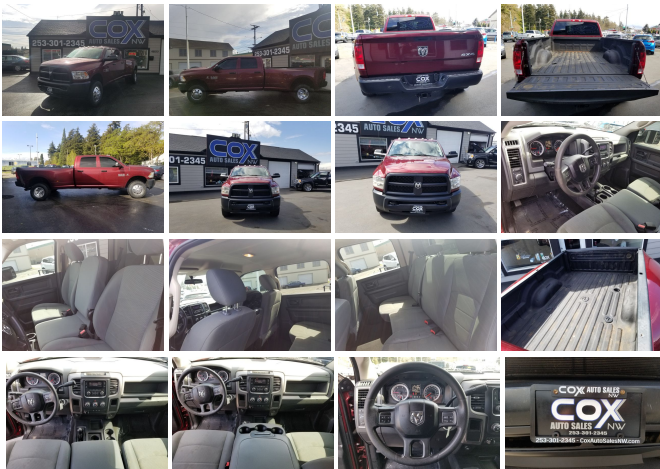

2017 Ram 3500 Tradesman

View this car on our website at coxautosalesnw.com/7081318/ebrochure

Sale Price **\$44,999**

Was ~~\$45,999~~

Specifications:

Year:	2017
VIN:	3C63RRGL5HG757966
Make:	Ram
Stock:	25883
Model/Trim:	3500 Tradesman
Condition:	Pre-Owned
Body:	Pickup Truck
Exterior:	Red
Engine:	ENGINE: 6.7L I6 CUMMINS TURBO DIESEL
Interior:	Gray
Mileage:	157,968
Drivetrain:	4 Wheel Drive

Cox Auto Sales NW offers only the very best used cars, trucks and SUV's in the Tacoma, WA area. Give us a call at: 253-301-2345 or stop by and visit us at 4850 S Tacoma Way, Tacoma, WA 98409.

2017 Ram 3500 Tradesman

Cox Auto Sales NW - (253) 301-2345 - View this car on our website at coxautosalesnw.com/7081318/ebrochure

Our Location :

2017 Ram 3500 Tradesman

Cox Auto Sales NW - (253) 301-2345 - View this car on our website at coxautosalesnw.com/7081318/ebrochure