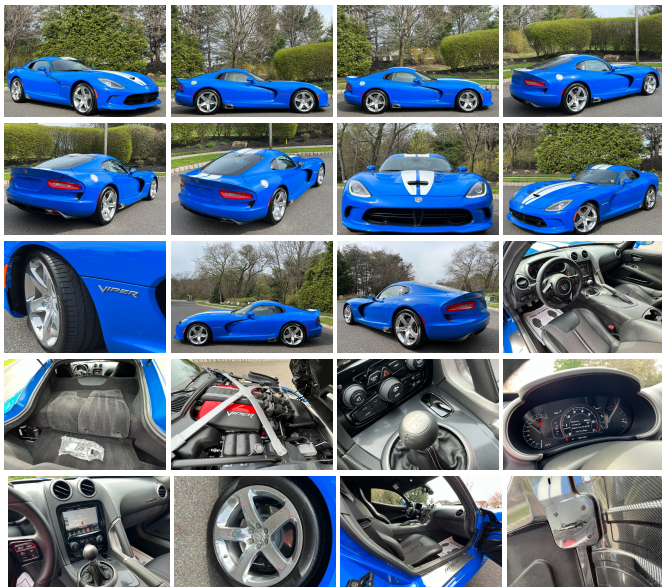

2015 DODGE VIPER SRT-10 LIKE NEW ONLY 4K MILES 6-SPEED MANUAL COMPETITION BLUE!

View this car on our website at njtruckking.com/7081253/ebrochure

Our Price **\$134,900**

Specifications:

Year:	2015
VIN:	1C3ADEAZ4FV510192
Make:	DODGE VIPER SRT-10
Model/Trim:	LIKE NEW ONLY 4K MILES 6-SPEED MANUAL COMPETITION BLUE!
Condition:	Pre-Owned
Body:	Coupe
Exterior:	Blue
Engine:	ENGINE: 8.4L V10 SFI
Interior:	Black
Mileage:	4,364
Drivetrain:	Rear Wheel Drive
Economy:	City 12 / Highway 21

2015 DODGE VIPER SRT-10

8.4L V10

640 HP

COMPETITION BLUE PEARL

FACTORY WHITE STRIPES

6-SPEED MANUAL
TRANSMISSION

(ONLY 4,364 ORIGINAL / ACTUAL
MILES)

ALWAYS GARAGED
SHOWROOM CONDITION

LIKE NEW!
RARE RARE!
DONT MISS IT!

BUY IT NOW
\$134,900

CALL / TEXT ROB 856-381-6621
WITH ANY QUESTIONS

2015 DODGE VIPER SRT-10 LIKE NEW ONLY 4K MILES 6-SPEED MANUAL COMPETITION BLUE!
King of Cars and Trucks - 856-693-3181 - View this car on our website at njtruckking.com/7081253/ebrochure

Exterior

- Tires: P295/30ZR18 Front / P355/30ZR19 Rear BSW
- Wheels: 18"x10.5" Fr/19"x13" Rr Rattler Polished
- Auto On/Off Projector Beam High Intensity Low/High Beam Daytime Running Headlamps
- Black Grille- Black Side Windows Trim and Black Front Windshield Trim
- Body-Colored Door Handles- Body-Colored Front Bumper
- Body-Colored Power Side Mirrors w/Manual Folding- Body-Colored Rear Bumper
- Clearcoat Paint- Composite/Aluminum Panels- Fixed Rear Window w/Defroster
- LED Brakelights- Light Tinted Glass- Spare Tire Mobility Kit- Trunk Rear Cargo Access
- Variable Intermittent Wipers