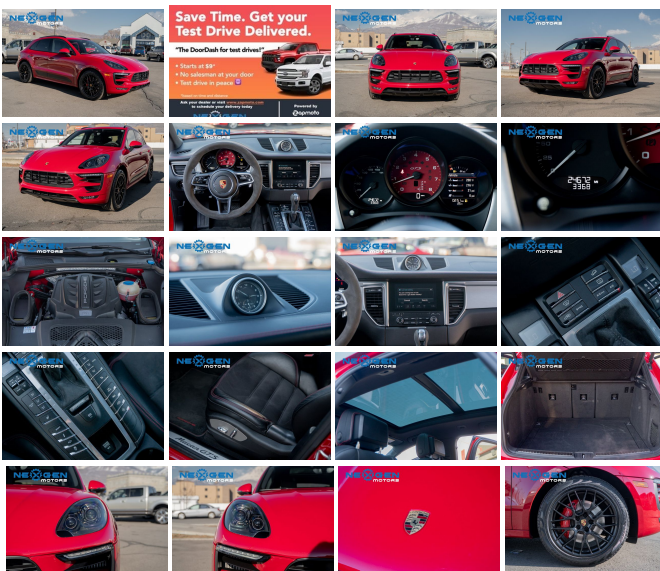

2018 Porsche Macan GTS

View this car on our website at nexgenmotorsutah.com/7081234/ebrochure

Our Price **$46,000**

Specifications:

Year:	2018
VIN:	WP1AG2A56JLB62980
Make:	Porsche
Stock:	B2980P
Model/Trim:	Macan GTS
Condition:	Pre-Owned
Body:	SUV
Exterior:	Carmine Red
Engine:	Engine: 3.0L Twin Turbo V6
Interior:	Black Leather
Mileage:	27,328
Drivetrain:	All Wheel Drive
Economy:	City 17 / Highway 23

- ALCANTARA INTERIOR
- APPLE CARPLAY
- PANORAMIC SUNROOF
- AWD
- NAVIGATION
- HEATED STEERING WHEEL
- RS SPYDER WHEELS
- NEWER TIRES
- 360 CAMERA
- AND MUCH MORE!
- BRANDED TITLE SAVE THOUSANDS WITH NEXGEN MOTORS!

- CALL 801-874-3747 TO TEST DRIVE TODAY!!

** Too busy? We use a third party service called Zapmoto (think DoorDash but for test drives) to bring the car to you. Starts at $9 for time and distance (refunded if purchase is made). Call us to arrange your test drive!

** TRADES - We take trades! Whether you're local or on the other side of the country we'll take your trade! Give us a call, text or email with what you have!

** SERVICE CONTRACT (Warranties) - We offer service coverage plans for your peace of mind, at an affordable price on your new car! You can choose to cover as little as just your engine and transmission to just about the entire car! Most of our vehicles are eligible for these service contracts because of our 3rd party inspections and extensive reconditioning we do on all our vehicles! Mileage and age restrictions may apply. Be sure to ask your sales team member for more details!

** FINANCING - We offer some of the best lending options available in